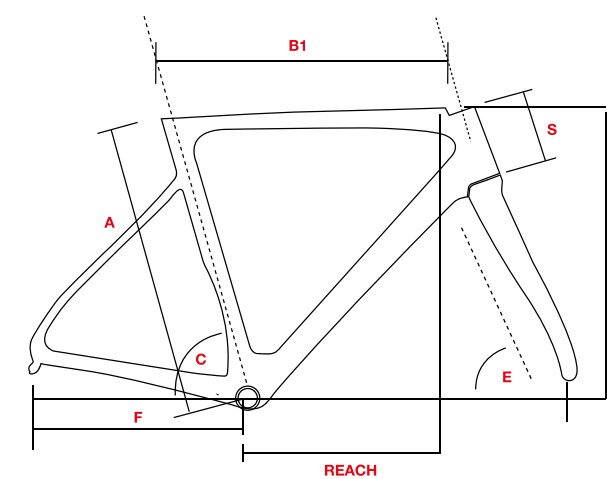

FRAME Monocoque carbon Aero, disk brakes thru axle, Aero seatpost, internal routing cables

BB PRESSFIT 86mm

HEADTUBE Integrated 1" 1/2 up and 1" 1/2 down

FORK Monocoque carbon tapered steerer 1" 1/2. 445g of weight

WEIGHT Size M raw 1125g

SIZE	A	B1	C	E	F	S	STACK	REACH
47	470	505	74,5°	71,5°	408	95	505	365
49	490	515	74,5°	71,5°	408	105	515	372
51	510	530	74°	72°	408	108	517	382
53	530	550	74°	72°	408	130	538	396
55	550	565	73,5°	72,5°	408	140	547	405
57	570	580	73°	72,5°	408	150	558	409