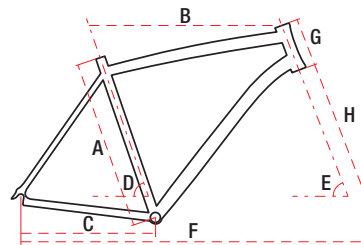

# WAGANT

28" alu 6061 19" / 21" / 23" 21 speed 16,9 kg

MTB

ROAD

GRAVEL

CROSS

TREKKING

JUNIOR / KIDS

## TECHNICAL DATA

WHEEL SIZE / FRAME	28" / alu 6061
SIZE	M – 19" / L – 21" / XL – 23"
FORK	suspension
DAMPER	—
DRIVETRAIN	21 speed
FRONT SHIFTERS	Shimano ST-EF41 3 speed
REAR SHIFTERS	Shimano ST-EF41 7 speed
FRONT DERAILLEUR	Shimano FD-TY510
REAR DERAILLEUR	Shimano Altus RD-M310
CRANKSET	Shimano FC-TY301 48/38/28T 170 mm
FRONT BRAKE	V-brake Alhonga HJ-811AD7 aluminium
REAR BRAKE	V-brake Alhonga HJ-811AD7 aluminium
FRONT BRAKE DISC	—
REAR BRAKE DISC	—
TYRES	700×35C
RIMS	aluminium doublewall
FRONT HUB	JoyTech JY-733 aluminium
REAR HUB	JoyTech JY-734 aluminium
CASSETTE	freewheel 14-28T 7 speed
HANDLEBAR	steel 610 mm
STEM	aluminium adjustable MTS-C297 90 mm
SEAT POST	aluminium 27,2 mm 300 mm
SADDLE	Selle Royal Rio
PEDALS	FP-804
FRONT LAMP	Buchel halogen
REAR LAMP	Buchel
WEIGHT	16,9 kg
COLOURS	silver-red, black-yellow-gold

## GEOMETRY

	M	L	XL
A – frame size	480 mm	520 mm	565 mm
B – top tube length	580 mm	605 mm	615 mm
C – chainstay length	450 mm	450 mm	460 mm
D – seat tube angle	73,5°	73,5°	72°
E – head tube angle	70°	70°	70°
F – wheel base	1100 mm	1125 mm	1140 mm
G – head tube length	150 mm	150 mm	160 mm
H – fork length	490 mm	490 mm	465 mm
Stack	–	–	–
Reach	389 mm	414 mm	–