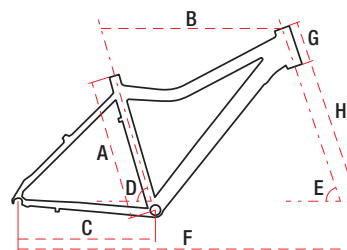

JOLENE 6.1

26"
 alu 6061
 15" / 17" / 19"
 21 speed
 14,6 kg

TECHNICAL DATA

| | |
|--------------------|---|
| WHEEL SIZE / FRAME | 26" / alu 6061 |
| SIZE | S - 15" / M - 17" / L - 19" |
| FORK | suspension |
| DAMPER | — |
| DRIVETRAIN | 21 speed |
| FRONT SHIFTERS | Shimano ST-EF41 3 speed |
| REAR SHIFTERS | Shimano ST-EF41 7 speed |
| FRONT DERAILLEUR | Shimano Tourney TY300 |
| REAR DERAILLEUR | Shimano Tourney TY300D |
| CRANKSET | Shimano Tourney TY-301 42/34/24T 170 mm |
| FRONT BRAKE | V-brake Alhonga HJ-811AD7 aluminium |
| REAR BRAKE | V-brake Alhonga HJ-811AD7 aluminium |
| FRONT BRAKE DISC | — |
| REAR BRAKE DISC | — |
| TYRES | Michelin Country A.T 26x2,0 |
| RIMS | aluminium doublewall |
| FRONT HUB | JoyTech JY-753 aluminium |
| REAR HUB | JoyTech JY-754 aluminium |
| CASSETTE | Shimano MF-TZ500 14-28T 7 speed |
| HANDLEBAR | Romet aluminium FOV 600 mm |
| STEM | Romet aluminium 60/90 mm |
| SEAT POST | Romet aluminium 27,2 mm 300 mm |
| SADDLE | Romet MTB |
| PEDALS | FP-804 |
| FRONT LAMP | — |
| REAR LAMP | — |
| WEIGHT | 14,6 kg |
| COLOURS | white-green-violet, green-violet |

GEOMETRY

| | S | M | L |
|----------------------|---------|---------|---------|
| A - frame size | 380 mm | 430 mm | 480 mm |
| B - top tube length | 555 mm | 570 mm | 590 mm |
| C - chainstay length | 425 mm | 425 mm | 425 mm |
| D - seat tube angle | 73° | 73° | 73° |
| E - head tube angle | 70° | 70° | 70° |
| F - wheel base | 1040 mm | 1055 mm | 1075 mm |
| G - head tube length | 120 mm | 120 mm | 120 mm |
| H - fork length | 460 mm | 460 mm | 460 mm |