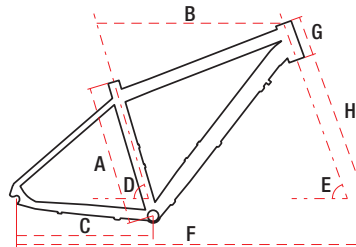

# RAMBLER R6.0

26" alu 6061 14" / 17" / 19" / 21" 21 speed 14,5 kg

## TECHNICAL DATA

WHEEL SIZE / FRAME	26" / alu 6061
SIZE	S - 14" / M - 17" / L - 19" / XL - 21"
FORK	suspension
DAMPER	—
DRIVETRAIN	21 speed
FRONT SHIFTERS	Shimano Revoshift RS-35 3 speed
REAR SHIFTERS	Shimano Revoshift RS-35 7 speed
FRONT DERAILLEUR	Falcon MF-31D
REAR DERAILLEUR	Shimano Tourney TY300D
CRANKSET	Cyclone CTL-3 42/34/24T 170 mm
FRONT BRAKE	V-brake Alhonga HJ-811AD7 aluminium
REAR BRAKE	V-brake Alhonga HJ-811AD7 aluminium
FRONT BRAKE DISC	—
REAR BRAKE DISC	—
TYRES	26x2,1
RIMS	aluminium doublewall
FRONT HUB	JoyTech JY-433 steel
REAR HUB	JoyTech JY-434 steel
CASSETTE	freewheel 14-28T 7 speed
HANDLEBAR	Romet aluminium 600 mm 15° FOV
STEM	Romet aluminium 60/90 mm
SEAT POST	steel 27,2 mm 300 mm
SADDLE	Vader
PEDALS	FP-804
FRONT LAMP	—
REAR LAMP	—
WEIGHT	14,5 kg
COLOURS	black-orange-red, navy blue-lime green

## GEOMETRY

	S	M	L	XL
A - frame size	380 mm	430 mm	480 mm	535 mm
B - top tube length	560 mm	585 mm	600 mm	615 mm
C - chainstay length	425 mm	425 mm	425 mm	425 mm
D - seat tube angle	73°	73°	73°	73°
E - head tube angle	71°	71°	71°	71°
F - wheel base	1035 mm	1070 mm	1080 mm	1090 mm
G - head tube length	135 mm	135 mm	135 mm	135 mm
H - fork length	460 mm	460 mm	460 mm	460 mm