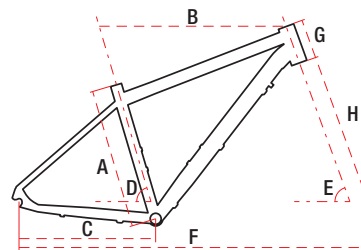

26" alu 6061 14" / 17" / 19" / 21" 21 speed 13,5 kg

TECHNICAL DATA

WHEEL SIZE / FRAME	26" / alu 6061
SIZE	S - 14" / M - 17" / L - 19" / XL - 21"
FORK	suspension
DAMPER	—
DRIVETRAIN	21 speed
FRONT SHIFTERS	Shimano ST-EF41 3 speed
REAR SHIFTERS	Shimano ST-EF41 7 speed
FRONT DERAILLEUR	Shimano Tourney TY300
REAR DERAILLEUR	Shimano Tourney TY300D
CRANKSET	Shimano FCTY-301 42/34/24T 170 mm
FRONT BRAKE	V-brake Alhonga HJ-811AD7 aluminium
REAR BRAKE	V-brake Alhonga HJ-811AD7 aluminium
FRONT BRAKE DISC	—
REAR BRAKE DISC	—
TYRES	Michelin Country A.T 26x2,0
RIMS	aluminium doublewall
FRONT HUB	JoyTech JY-753 aluminium
REAR HUB	JoyTech JY-754 aluminium
CASSETTE	Shimano MF-TZ500 14-28T 7 speed
HANDLEBAR	Romet aluminium 600 mm 15' FOV
STEM	Romet aluminium 60/90 mm
SEAT POST	Romet aluminium 27,2 mm 300 mm
SADDLE	Vader
PEDALS	FP-804
FRONT LAMP	—
REAR LAMP	—
WEIGHT	13,5 kg
COLOURS	black-yellow, black-blue

GEOMETRY

	S	M	L	XL
A - frame size	380 mm	430 mm	480 mm	535 mm
B - top tube length	560 mm	585 mm	600 mm	615 mm
C - chainstay length	425 mm	425 mm	425 mm	425 mm
D - seat tube angle	73°	73°	73°	73°
E - head tube angle	71°	71°	71°	71°
F - wheel base	1035 mm	1070 mm	1080 mm	1090 mm
G - head tube length	135 mm	135 mm	135 mm	135 mm
H - fork length	460 mm	460 mm	460 mm	460 mm