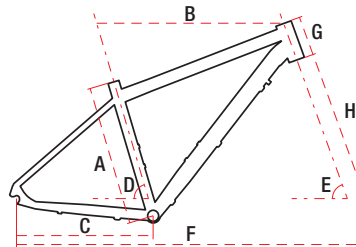

RAMBLER R6.2

26" alu 6061 14" / 17" / 19" / 21" 21 speed 14,2 kg

TECHNICAL DATA

WHEEL SIZE / FRAME	26" / alu 6061
SIZE	S - 14" / M - 17" / L - 19" / XL - 21"
FORK	suspension
DAMPER	—
DRIVETRAIN	21 speed
FRONT SHIFTERS	Shimano ST-EF41 3 speed
REAR SHIFTERS	Shimano ST-EF41 7 speed
FRONT DERAILLEUR	Shimano Tourney TY300
REAR DERAILLEUR	Shimano Tourney TY300D
CRANKSET	Shimano FCTY-301 42/34/24T 170 mm
FRONT BRAKE	mechanical disc
REAR BRAKE	mechanical disc
FRONT BRAKE DISC	160 mm
REAR BRAKE DISC	160 mm
TYRES	Michelin Country A.T 26x2,0
RIMS	aluminium doublewall
FRONT HUB	JoyTech D041DSE aluminium
REAR HUB	JoyTech D242DSE aluminium
CASSETTE	Shimano MF-TZ500 14-28T 7 speed
HANDLEBAR	Romet aluminium 600 mm 15' FOV
STEM	Romet aluminium 60/90 mm
SEAT POST	Romet aluminium 27,2 mm 300 mm
SADDLE	Vader
PEDALS	FP-804
FRONT LAMP	—
REAR LAMP	—
WEIGHT	14,2 kg
COLOURS	silver-blue, red-white-gray

GEOMETRY

	S	M	L	XL
A - frame size	380 mm	430 mm	480 mm	535 mm
B - top tube length	560 mm	585 mm	600 mm	615 mm
C - chainstay length	425 mm	425 mm	425 mm	425 mm
D - seat tube angle	73°	73°	73°	73°
E - head tube angle	71°	71°	71°	71°
F - wheel base	1035 mm	1070 mm	1080 mm	1090 mm
G - head tube length	135 mm	135 mm	135 mm	135 mm
H - fork length	460 mm	460 mm	460 mm	460 mm