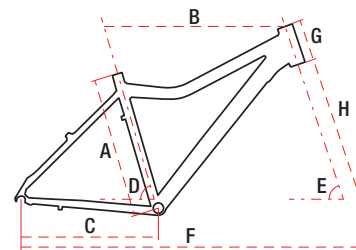

RAMBLER R6.0 JR

26" alu 6061 15" / 17" / 19" 21 speed 13,4 kg

TECHNICAL DATA

WHEEL SIZE / FRAME	26" / alu 6061
SIZE	S – 15" / M – 17" / L – 19"
FORK	suspension
DAMPER	—
DRIVETRAIN	21 speed
FRONT SHIFTERS	Shimano Revoshift RS-35 3 speed
REAR SHIFTERS	Shimano Revoshift RS-35 7 speed
FRONT DERAILLEUR	Falcon MF-31D
REAR DERAILLEUR	Shimano Tourney TY300
CRANKSET	Shimano Tourney TY-301 42/34/24T 170 mm
FRONT BRAKE	V-brake Alhonga HJ-811AD7 aluminium
REAR BRAKE	V-brake Alhonga HJ-811AD7 aluminium
FRONT BRAKE DISC	—
REAR BRAKE DISC	—
TYRES	26x2,1
RIMS	aluminium doublewall
FRONT HUB	JoyTech JY-433 steel
REAR HUB	JoyTech JY-434 steel
CASSETTE	freewheel 14-28T 7 speed
HANDLEBAR	Romet aluminium 600 mm 15' FOV
STEM	Romet aluminium 60/90 mm
SEAT POST	steel 27,2 mm 300 mm
SADDLE	Vader
PEDALS	FP-804
FRONT LAMP	—
REAR LAMP	—
WEIGHT	13,4 kg
COLOURS	lime green-black-red, black-blue-silver

GEOMETRY

	S	M	L
A – frame size	380 mm	430 mm	480 mm
B – top tube length	555 mm	570 mm	590 mm
C – chainstay length	460 mm	460 mm	460 mm
D – seat tube angle	73°	73°	73°
E – head tube angle	70°	70°	70°
F – wheel base	1040 mm	1055 mm	1075 mm
G – head tube length	120 mm	120 mm	120 mm
H – fork length	460 mm	460 mm	460 mm