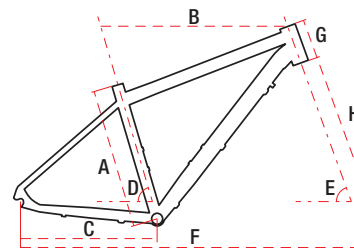

RAMBLER R7.0

27,5" alu 6061 17" / 19" / 21" 21 speed 15,3 kg

TECHNICAL DATA

WHEEL SIZE / FRAME	27,5" / alu 6061
SIZE	M – 17" / L – 19" / XL – 21"
FORK	SR Suntour XCE-P
DAMPER	—
DRIVETRAIN	21 speed
FRONT SHIFTERS	Shimano ST-EF41 3 speed
REAR SHIFTERS	Shimano ST-EF41 7 speed
FRONT DERAILLEUR	Shimano Tourney TY300
REAR DERAILLEUR	Shimano Altus RDM-310
CRANKSET	Shimano FCTY-301 42/34/24T 170 mm
FRONT BRAKE	V-brake Alhonga HJ-811AD7 aluminium
REAR BRAKE	V-brake Alhonga HJ-811AD7 aluminium
FRONT BRAKE DISC	—
REAR BRAKE DISC	—
TYRES	27,5x2,1
RIMS	aluminium doublewall
FRONT HUB	JoyTech JY-731 aluminium QR
REAR HUB	JoyTech JY-732/752 aluminium QR
CASSETTE	Shimano TZ500-7 14-28T 7 speed
HANDLEBAR	Romet aluminium 680 mm 15° FOV
STEM	Romet aluminium 90 mm
SEAT POST	Romet aluminium 31,6 mm 350 mm
SADDLE	Vader
PEDALS	FP-804
FRONT LAMP	—
REAR LAMP	—
WEIGHT	15,3 kg
COLOURS	white-black-blue, graphite-silver-red

GEOMETRY

	M	L	XL
A – frame size	430 mm	480 mm	530 mm
B – top tube length	590 mm	605 mm	615 mm
C – chainstay length	435 mm	435 mm	435 mm
D – seat tube angle	73°	73°	73°
E – head tube angle	70°	70°	70°
F – wheel base	1090 mm	1105 mm	1115 mm
G – head tube length	140 mm	140 mm	160 mm
H – fork length	480 mm	480 mm	480 mm