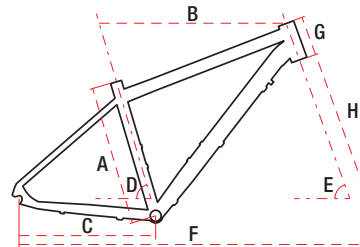

27,5" alu 6061 17" 21 speed 15,0 kg

TECHNICAL DATA

WHEEL SIZE / FRAME	27,5" / alu 6061
SIZE	M – 17"
FORK	suspension
DAMPER	—
DRIVETRAIN	21 speed
FRONT SHIFTERS	Shimano ST-EF41 3 speed
REAR SHIFTERS	Shimano ST-EF41 7 speed
FRONT DERAILLEUR	Shimano Tourney TY300
REAR DERAILLEUR	Shimano Tourney TY300D
CRANKSET	Cyclone 42/34/24T 170 mm
FRONT BRAKE	V-brake Alhonga HJ-811AD7 aluminium
REAR BRAKE	V-brake Alhonga HJ-811AD7 aluminium
FRONT BRAKE DISC	—
REAR BRAKE DISC	—
TYRES	27,5x2,1
RIMS	aluminium doublewall
FRONT HUB	JoyTech JY-433 steel
REAR HUB	JoyTech JY-434 steel
CASSETTE	freewheel 14-28T 7 speed
HANDLEBAR	Romet aluminium 720 mm 15' FOV
STEM	Romet aluminium 90 mm
SEAT POST	steel 31,6 mm 350 mm
SADDLE	Vader
PEDALS	FP-804
FRONT LAMP	—
REAR LAMP	—
WEIGHT	15,0 kg
COLOURS	black-yellow-silver, orange-blue-black

GEOMETRY

M

A – frame size	430 mm
B – top tube length	590 mm
C – chainstay length	435 mm
D – seat tube angle	73°
E – head tube angle	70°
F – wheel base	1090 mm
G – head tube length	140 mm
H – fork length	480 mm