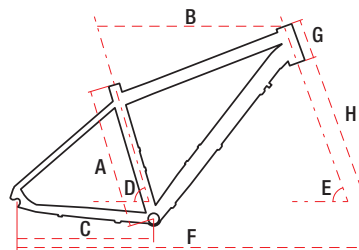

29" alu 6061 17" / 19" / 21" 21 speed 16,3 kg

TECHNICAL DATA

WHEEL SIZE / FRAME	29" / alu 6061
SIZE	M – 17" / L – 19" / XL – 21"
FORK	SR Suntour XCE
DAMPER	—
DRIVETRAIN	21 speed
FRONT SHIFTERS	Shimano ST-EF500 3 speed
REAR SHIFTERS	Shimano ST-EF500 7 speed
FRONT DERAILLEUR	Shimano Tourney TY300
REAR DERAILLEUR	Shimano Acera RDM-360 SGSL
CRANKSET	Shimano FCTY-301 42/34/24T 170 mm
FRONT BRAKE	mechanical disc
REAR BRAKE	mechanical disc
FRONT BRAKE DISC	160 mm
REAR BRAKE DISC	160 mm
TYRES	29x2.1
RIMS	aluminium doublewall
FRONT HUB	JoyTech D041DSE aluminium
REAR HUB	JoyTech D242DSE aluminium
CASSETTE	Shimano TZ500-7 14-28T 7 speed
HANDLEBAR	Romet aluminium 680 mm 15' FOV
STEM	Romet aluminium 90 mm
SEAT POST	Romet aluminium 31,6 mm 350 mm
SADDLE	Vader
PEDALS	FP-804
FRONT LAMP	—
REAR LAMP	—
WEIGHT	16,3 kg
COLOURS	blue-white, gray-green-silver

GEOMETRY

	M	L	XL
A – frame size	430 mm	480 mm	530 mm
B – top tube length	600 mm	605 mm	605 mm
C – chainstay length	450 mm	450 mm	450 mm
D – seat tube angle	74°	74°	74°
E – head tube angle	70°	70°	70°
F – wheel base	1120 mm	1125 mm	1140 mm
G – head tube length	120 mm	120 mm	140 mm
H – fork length	510 mm	510 mm	510 mm