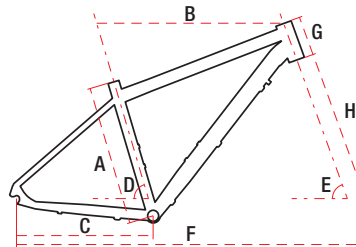

RAMBLER R9.2

29" alu 6061 17" / 19" / 21" 24 speed 16,7 kg

TECHNICAL DATA

WHEEL SIZE / FRAME	29" / alu 6061
SIZE	M - 17" / L - 19" / XL - 21"
FORK	SR Suntour XCE
DAMPER	—
DRIVETRAIN	24 speed
FRONT SHIFTERS	Shimano Tourney TX800 3 speed
REAR SHIFTERS	Shimano Tourney TX800 8 speed
FRONT DERAILLEUR	Shimano Tourney TY700
REAR DERAILLEUR	Shimano Acera RDM-360
CRANKSET	Shimano FCTY-301 42/34/24T 170 mm
FRONT BRAKE	Shimano Tourney TX805 mechanical disc
REAR BRAKE	Shimano Tourney TX805 mechanical disc
FRONT BRAKE DISC	160 mm
REAR BRAKE DISC	160 mm
TYRES	Michelin Country Racer 29x2,1
RIMS	aluminium doublewall
FRONT HUB	JoyTech D341DSE aluminium
REAR HUB	JoyTech 342 TSE aluminium
CASSETTE	Shimano HG31-8 11-34T 8 speed
HANDLEBAR	Romet aluminium 720 mm 15° FOV
STEM	Romet aluminium 90 mm
SEAT POST	Romet aluminium 31,6 mm 360 mm
SADDLE	Vader
PEDALS	FP-804
FRONT LAMP	—
REAR LAMP	—
WEIGHT	16,7 kg
COLOURS	black-lime green-gray, white-graphite-turquoise

GEOMETRY

	M	L	XL
A - frame size	430 mm	480 mm	530 mm
B - top tube length	600 mm	605 mm	605 mm
C - chainstay length	450 mm	450 mm	450 mm
D - seat tube angle	74°	74°	74°
E - head tube angle	70°	70°	70°
F - wheel base	1120 mm	1125 mm	1140 mm
G - head tube length	120 mm	120 mm	140 mm
H - fork length	510 mm	510 mm	510 mm