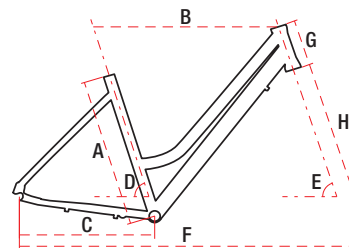

GAZELA 26 2

MTB

ROAD

GRAVEL

26" alu 6061 15" / 17" 21 speed 17,0 kg

CROSS

TECHNICAL DATA

WHEEL SIZE / FRAME	26" / alu 6061
SIZE	S – 15" / M – 17"
FORK	SR Suntour SF15-3010P
DAMPER	—
DRIVETRAIN	21 speed
FRONT SHIFTERS	Shimano ST-EF41 3 speed
REAR SHIFTERS	Shimano ST-EF41 7 speed
FRONT DERAILLEUR	Shimano Tourney TZ-500
REAR DERAILLEUR	Shimano Altus RD-M310
CRANKSET	Cyclone CTL-3 42/34/24T
FRONT BRAKE	aluminium
REAR BRAKE	aluminium
FRONT BRAKE DISC	—
REAR BRAKE DISC	—
TYRES	26x1,75
RIMS	aluminium doublewall
FRONT HUB	Shimano ADHC3000
REAR HUB	steel
CASSETTE	freewheel 14-28T 7 speed
HANDLEBAR	steel 590 mm
STEM	Romet aluminium adjustable 90 mm 180 mm
SEAT POST	Romet alu. suspension 27,2 mm 300 mm
SADDLE	Selle Royal / Selle Bassano
PEDALS	FP-804
FRONT LAMP	JY-7093 LED 30 lux
REAR LAMP	JY-397 LED
WEIGHT	17,0 kg
COLOURS	gold-white, purple-white

GEOMETRY

S **M**

	S	M
A – frame size	381 mm	432 mm
B – top tube length	555 mm	552 mm
C – chainstay length	435 mm	435 mm
D – seat tube angle	72°	72°
E – head tube angle	69°	69°
F – wheel base	1080 mm	1080 mm
G – head tube length	150 mm	150 mm
H – fork length	465 mm	465 mm