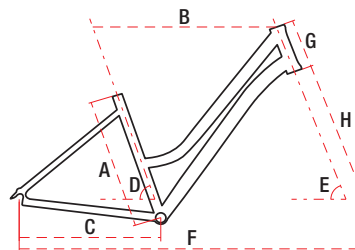

GAZELA 5.1

28" alu 6061 18" / 20" 27 speed 18,4 kg

TECHNICAL DATA

WHEEL SIZE / FRAME	28" / alu 6061
SIZE	M – 18" / L – 20"
FORK	SR Suntour NEX DS HLO
DAMPER	—
DRIVETRAIN	27 speed
FRONT SHIFTERS	Shimano ST-EF505/MT-200 3 speed
REAR SHIFTERS	Shimano ST-EF505/MT-200 9 speed
FRONT DERAILLEUR	Shimano FD-TY710
REAR DERAILLEUR	Shimano Acera RD-T3000
CRANKSET	Shimano Altus FC-M371 48/36/26T 170 mm
FRONT BRAKE	Shimano BR-MT200 hydraulic
REAR BRAKE	Shimano BR-MT200 hydraulic
FRONT BRAKE DISC	Shimano SM-RT10 centerlock 160 mm
REAR BRAKE DISC	Shimano SM-RT10 centerlock 160 mm
TYRES	Michelin Protek 700x35C
RIMS	aluminium doublewall
FRONT HUB	Shimano Dynamo DH-3D37
REAR HUB	Shimano FH-TX505-8
CASSETTE	Shimano CS-HG201 11-32T 9 speed
HANDLEBAR	aluminium 620 mm
STEM	aluminium adjustable 90 mm
SEAT POST	aluminium suspension 30,9 mm 300 mm
SADDLE	Selle Royal / Selle Bassano
PEDALS	FP-920B aluminium
FRONT LAMP	JY-7070 70 lux
REAR LAMP	JY-539
WEIGHT	18,4 kg
COLOURS	white-silver, black-blue

GEOMETRY

	M	L
A – frame size	460 mm	500 mm
B – top tube length	565 mm	590 mm
C – chainstay length	450 mm	450 mm
D – seat tube angle	73,5°	73,5°
E – head tube angle	69°	69°
F – wheel base	1096 mm	1121 mm
G – head tube length	150 mm	150 mm
H – fork length	490 mm	490 mm
Stack	–	–
Reach	375 mm	400 mm