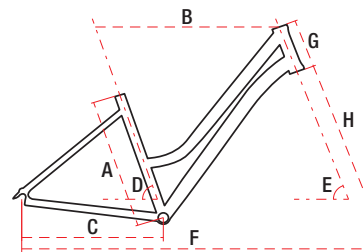

GAZELA 4

28" alu 6061 18" / 20" 21 speed 18,5 kg

MTB

ROAD

GRAVEL

CROSS

TREKKING

JUNIOR / KIDS

TECHNICAL DATA

TECHNICAL DATA

WHEEL SIZE / FRAME	28" / alu 6061
SIZE	M – 18" / L – 20"
FORK	SR Suntour NEX DS 63 mm
DAMPER	—
DRIVETRAIN	21 speed
FRONT SHIFTERS	Shimano ST-EF500 3 speed
REAR SHIFTERS	Shimano ST-EF500 7 speed
FRONT DERAILLEUR	Shimano FD-TY510
REAR DERAILLEUR	Shimano Acera RD-M360
CRANKSET	Shimano FC-TY301 48/38/28T
FRONT BRAKE	Shimano BR-TX805 mechanical disc
REAR BRAKE	Shimano BR-TX805 mechanical disc
FRONT BRAKE DISC	160 mm
REAR BRAKE DISC	160 mm
TYRES	700×38C reflective strip
RIMS	aluminium doublewall
FRONT HUB	Shimano Dynamo DH-3D32-QR
REAR HUB	aluminium
CASSETTE	freewheel Shimano MF-TZ500 14-28T 7 speed
HANDLEBAR	steel 610 mm
STEM	aluminium adjustable 90 mm
SEAT POST	aluminium suspension 30,9 mm 300 mm
SADDLE	Selle Royal / Selle Bassano
PEDALS	FP-804
FRONT LAMP	JY-7093 30 lux
REAR LAMP	JY-397
WEIGHT	18,5 kg
COLOURS	white-gray, blue-navy blue

GEOMETRY

M **L**

	M	L
A – frame size	460 mm	500 mm
B – top tube length	565 mm	590 mm
C – chainstay length	450 mm	450 mm
D – seat tube angle	73,5°	73,5°
E – head tube angle	69°	69°
F – wheel base	1096 mm	1121 mm
G – head tube length	150 mm	150 mm
H – fork length	490 mm	490 mm
Stack	–	–
Reach	375 mm	400 mm