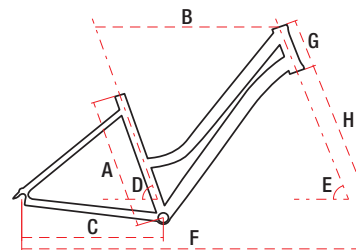

GAZELA 5

MTB

ROAD

GRAVEL

CROSS

TREKKING

JUNIOR / KIDS

TECHNICAL DATA

28" alu 6061 18" / 20" 24 speed 18,5 kg

TECHNICAL DATA

WHEEL SIZE / FRAME	28" / alu 6061
SIZE	M – 18" / L – 20"
FORK	SR Suntour NEX-P 63 mm
DAMPER	—
DRIVETRAIN	24 speed
FRONT SHIFTERS	Shimano ST-EF500 3 speed
REAR SHIFTERS	Shimano ST-EF500 8 speed
FRONT DERAILLEUR	Shimano FD-TY510
REAR DERAILLEUR	Shimano Alivio RD-T4000
CRANKSET	Shimano FC-TY301 48/38/28T 170 mm
FRONT BRAKE	aluminium
REAR BRAKE	aluminium
FRONT BRAKE DISC	—
REAR BRAKE DISC	—
TYRES	Michelin Protek BR 700×35C
RIMS	aluminium doublewall
FRONT HUB	Shimano Dynamo DH-C3000
REAR HUB	Shimano FH-TX500-8
CASSETTE	Shimano CS-HG200 12-32T 8 speed
HANDLEBAR	aluminium 600 mm FOV
STEM	aluminium adjustable 90 mm
SEAT POST	aluminium suspension 30,9 mm 300 mm
SADDLE	Selle Royal / Selle Bassano
PEDALS	FP-920B aluminium
FRONT LAMP	JY-7070 70 lux
REAR LAMP	JY-397
WEIGHT	18,5 kg
COLOURS	dark brown-gray, white-gray

GEOMETRY

M **L**

	M	L
A – frame size	460 mm	500 mm
B – top tube length	565 mm	590 mm
C – chainstay length	450 mm	450 mm
D – seat tube angle	73,5°	73,5°
E – head tube angle	69°	69°
F – wheel base	1096 mm	1121 mm
G – head tube length	150 mm	150 mm
H – fork length	490 mm	490 mm
Stack	–	–
Reach	375 mm	400 mm