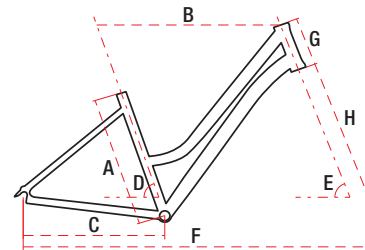

GAZELA 6

28"
alu 6061
18" / 20"
24 speed
18,3 kg

TECHNICAL DATA

WHEEL SIZE / FRAME	28" / alu 6061
SIZE	M – 18" / L – 20"
FORK	SR Suntour NEX DS
DAMPER	—
DRIVETRAIN	24 speed
FRONT SHIFTERS	Shimano ST-EF505 3 speed
REAR SHIFTERS	Shimano ST-EF505 8 speed
FRONT DERAILLEUR	Shimano FD-TY510
REAR DERAILLEUR	Shimano Alivio RD-T4000
CRANKSET	Shimano FC-TY301 48/38/28T 170 mm
FRONT BRAKE	Shimano BR-MT200 hydraulic
REAR BRAKE	Shimano BR-MT200 hydraulic
FRONT BRAKE DISC	Shimano SM-RT10 centerlock 160 mm
REAR BRAKE DISC	Shimano SM-RT10 centerlock 160 mm
TYRES	Michelin Protek BR 700×35C
RIMS	aluminium doublewall
FRONT HUB	Shimano Dynamo DH-3D37
REAR HUB	Shimano FH-TX505 centerlock
CASSETTE	Shimano CS-HG200 12-32T 8 speed
HANDLEBAR	aluminium 600 mm FOV
STEM	aluminium MTS-C297 90 mm
SEAT POST	aluminium suspension 30,9 mm 300 mm
SADDLE	Selle Royal / Selle Bassano
PEDALS	FP-920B aluminium
FRONT LAMP	JY-7070 70 lux
REAR LAMP	JY-539 with parking lighting
WEIGHT	18,3 kg
COLOURS	claret-pink, graphite-black

GEOMETRY

	M	L
A – frame size	460 mm	500 mm
B – top tube length	565 mm	590 mm
C – chainstay length	450 mm	450 mm
D – seat tube angle	73,5°	73,5°
E – head tube angle	69°	69°
F – wheel base	1096 mm	1121 mm
G – head tube length	150 mm	150 mm
H – fork length	490 mm	490 mm
Stack	–	–
Reach	375 mm	400 mm