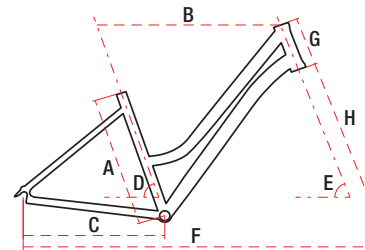

GAZELA 7

28" alu 6061 18" / 20" 27 speed 16,7 kg

TECHNICAL DATA

WHEEL SIZE / FRAME	28" / alu 6061
SIZE	M – 18" / L – 20"
FORK	SR Suntour NEX-P
DAMPER	—
DRIVETRAIN	27 speed
FRONT SHIFTERS	Shimano Alivio SL-M3100 3 speed
REAR SHIFTERS	Shimano Alivio SL-M3100 9 speed
FRONT DERAILLEUR	Shimano Altus FD-M370
REAR DERAILLEUR	Shimano Alivio RD-T4000
CRANKSET	Shimano FC-M371 48/36/26T 170/175 mm
FRONT BRAKE	V-brake Shimano BR-RT4000 aluminium
REAR BRAKE	V-brake Shimano BR-RT4000 aluminium
FRONT BRAKE DISC	—
REAR BRAKE DISC	—
TYRES	Michelin Protek BR 700×35C
RIMS	aluminium doublewall
FRONT HUB	Shimano Dynamo ADH-3000
REAR HUB	Shimano FH-TX500
CASSETTE	Shimano CS-HG200 11-32T 9 speed
HANDLEBAR	aluminium 600 mm FOV
STEM	aluminium
SEAT POST	alu. suspension SP-372 30,9 mm 300 mm
SADDLE	Selle Royal / Selle Bassano
PEDALS	FP-920B aluminium
FRONT LAMP	JY-7070 70 lux
REAR LAMP	JY-539 with parking lighting
WEIGHT	16,7 kg
COLOURS	dark navy blue, black-gray

GEOMETRY

	M	L
A – frame size	460 mm	500 mm
B – top tube length	565 mm	590 mm
C – chainstay length	450 mm	450 mm
D – seat tube angle	73,5°	73,5°
E – head tube angle	69°	69°
F – wheel base	1096 mm	1121 mm
G – head tube length	150 mm	150 mm
H – fork length	490 mm	490 mm
Stack	–	–
Reach	375 mm	400 mm