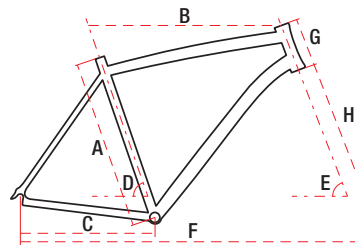

WAGANT 4

28"
 alu 6061
 19" / 21" / 23"
 21 speed
 18,8 kg

TECHNICAL DATA

WHEEL SIZE / FRAME	28" / alu 6061
SIZE	M – 19" / L – 21" / XL – 23"
FORK	SR Suntour NEX DS 63 mm
DAMPER	—
DRIVETRAIN	21 speed
FRONT SHIFTERS	Shimano ST-EF500 3 speed
REAR SHIFTERS	Shimano ST-EF500 7 speed
FRONT DERAILLEUR	Shimano FD-TY510
REAR DERAILLEUR	Shimano Acera RD-M360
CRANKSET	Shimano FC-TY301 48/38/28T
FRONT BRAKE	Shimano BR-TX805 mechanical disc
REAR BRAKE	Shimano BR-TX805 mechanical disc
FRONT BRAKE DISC	160 mm
REAR BRAKE DISC	160 mm
TYRES	700×38C reflective strip
RIMS	aluminium doublewall
FRONT HUB	Shimano Dynamo DH-3D32-QR
REAR HUB	aluminium
CASSETTE	freewheel Shimano MF-TZ500 14-28T 7 speed
HANDLEBAR	steel 610 mm
STEM	aluminium adjustable 90 mm
SEAT POST	aluminium suspension 30,9 mm 300 mm
SADDLE	Selle Royal / Selle Bassano
PEDALS	FP-804
FRONT LAMP	JY-7093 30 lux
REAR LAMP	JY-397
WEIGHT	18,8 kg
COLOURS	black-gray, blue-navy blue

GEOMETRY

	M	L	XL
A – frame size	480 mm	520 mm	565 mm
B – top tube length	580 mm	605 mm	615 mm
C – chainstay length	450 mm	450 mm	460 mm
D – seat tube angle	73,5°	73,5°	72°
E – head tube angle	70°	70°	70°
F – wheel base	1100 mm	1125 mm	1140 mm
G – head tube length	150 mm	150 mm	160 mm
H – fork length	490 mm	490 mm	465 mm
Stack	–	–	–
Reach	389 mm	414 mm	–