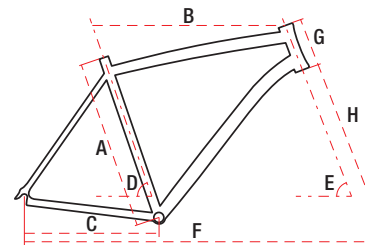

WAGANT 5

28"
alu 6061
19" / 21" / 23"
24 speed
18,6 kg

TECHNICAL DATA

WHEEL SIZE / FRAME	28" / alu 6061
SIZE	M – 19" / L – 21" / XL – 23"
FORK	SR Suntour NEX-P 63 mm
DAMPER	—
DRIVETRAIN	24 speed
FRONT SHIFTERS	Shimano ST-EF500 3 speed
REAR SHIFTERS	Shimano ST-EF500 8 speed
FRONT DERAILLEUR	Shimano FD-TY510
REAR DERAILLEUR	Shimano Alivio RD-T4000
CRANKSET	Shimano FC-TY301 48/38/28T 170 mm
FRONT BRAKE	aluminium
REAR BRAKE	aluminium
FRONT BRAKE DISC	—
REAR BRAKE DISC	—
TYRES	Michelin Protek BR 700×35C
RIMS	aluminium doublewall
FRONT HUB	Shimano Dynamo DH-C3000
REAR HUB	Shimano FH-TX500
CASSETTE	Shimano CS-HG200 12-32T 8 speed
HANDLEBAR	aluminium 600 mm FOV
STEM	aluminium adjustable 90 mm
SEAT POST	aluminium suspension 30,9 mm 300 mm
SADDLE	Selle Royal / Selle Bassano
PEDALS	FP-920B aluminium
FRONT LAMP	JY-7070 70 lux
REAR LAMP	JY-397
WEIGHT	18,6 kg
COLOURS	green-brown, navy blue-silver

GEOMETRY

	M	L	XL
A – frame size	480 mm	520 mm	565 mm
B – top tube length	580 mm	605 mm	615 mm
C – chainstay length	450 mm	450 mm	460 mm
D – seat tube angle	73,5°	73,5°	72°
E – head tube angle	70°	70°	70°
F – wheel base	1100 mm	1125 mm	1140 mm
G – head tube length	150 mm	150 mm	160 mm
H – fork length	490 mm	490 mm	465 mm
Stack	–	–	–
Reach	389 mm	414 mm	–