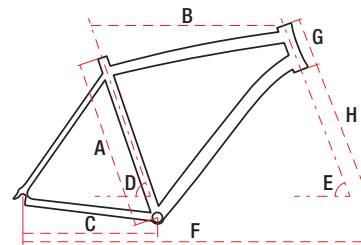

28" alu 6061 19" / 21" / 23" 24 speed 18,5 kg

TECHNICAL DATA

WHEEL SIZE / FRAME	28" / alu 6061
SIZE	M – 19" / L – 21" / XL – 23"
FORK	SR Suntour NEX DS
DAMPER	—
DRIVETRAIN	24 speed
FRONT SHIFTERS	Shimano ST-EF505 3 speed
REAR SHIFTERS	Shimano ST-EF505 8 speed
FRONT DERAILLEUR	Shimano FD-TY510
REAR DERAILLEUR	Shimano Alivio RD-T4000
CRANKSET	Shimano FC-TY301 48/38/28T 170 mm
FRONT BRAKE	Shimano BR-MT200 hydraulic
REAR BRAKE	Shimano BR-MT200 hydraulic
FRONT BRAKE DISC	Shimano SM-RT10 centerlock 160 mm
REAR BRAKE DISC	Shimano SM-RT10 centerlock 160 mm
TYRES	Michelin Protek BR 700x35C
RIMS	aluminium doublewall
FRONT HUB	Shimano Dynamo DH-3D37
REAR HUB	Shimano FH-TX505 centerlock
CASSETTE	Shimano CS-HG200 12-32T 8 speed
HANDLEBAR	aluminium 600 mm FOV
STEM	aluminium MTS-C297 90 mm
SEAT POST	aluminium suspension 30,9 mm 300 mm
SADDLE	Selle Royal / Selle Bassano
PEDALS	FP-920B aluminium
FRONT LAMP	JY-7070 70 lux
REAR LAMP	JY-539 with parking lighting
WEIGHT	18,5 kg
COLOURS	brown-black, dark green

GEOMETRY

	M	L	XL
A – frame size	480 mm	520 mm	565 mm
B – top tube length	580 mm	605 mm	615 mm
C – chainstay length	450 mm	450 mm	460 mm
D – seat tube angle	73,5°	73,5°	72°
E – head tube angle	70°	70°	70°
F – wheel base	1100 mm	1125 mm	1140 mm
G – head tube length	150 mm	150 mm	160 mm
H – fork length	490 mm	490 mm	465 mm
Stack	–	–	–
Reach	389 mm	414 mm	–