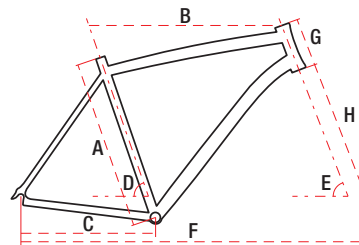

28" alu 6061 19" / 21" / 23" 27 speed 16,9 kg

TECHNICAL DATA

WHEEL SIZE / FRAME	28" / alu 6061
SIZE	M – 19" / L – 21" / XL – 23"
FORK	SR Suntour NEX-P
DAMPER	—
DRIVETRAIN	27 speed
FRONT SHIFTERS	Shimano Alivio SL-M3100 3 speed
REAR SHIFTERS	Shimano Alivio SL-M3100 9 speed
FRONT DERAILLEUR	Shimano Altus FD-M370
REAR DERAILLEUR	Shimano Alivio RD-T4000
CRANKSET	Shimano FC-M371 48/36/26T 170/175 mm
FRONT BRAKE	V-brake Shimano BR-RT4000 aluminium
REAR BRAKE	V-brake Shimano BR-RT4000 aluminium
FRONT BRAKE DISC	—
REAR BRAKE DISC	—
TYRES	Michelin Protek BR 700×35C
RIMS	aluminium doublewall
FRONT HUB	Shimano Dynamo ADH-3000
REAR HUB	Shimano FH-TX500
CASSETTE	Shimano CS-HG200 11-32T 9 speed
HANDLEBAR	aluminium 600 mm FOV
STEM	aluminium
SEAT POST	alu. suspension SP-372 30,9 mm 300 mm
SADDLE	Selle Royal / Selle Bassano
PEDALS	FP-920B aluminium
FRONT LAMP	JY-7070 70 lux
REAR LAMP	JY-539 with parking lighting
WEIGHT	16,9 kg
COLOURS	claret-black, gray-black

GEOMETRY

	M	L	XL
A – frame size	480 mm	520 mm	565 mm
B – top tube length	580 mm	605 mm	615 mm
C – chainstay length	450 mm	450 mm	460 mm
D – seat tube angle	73,5°	73,5°	72°
E – head tube angle	70°	70°	70°
F – wheel base	1100 mm	1125 mm	1140 mm
G – head tube length	150 mm	150 mm	160 mm
H – fork length	490 mm	490 mm	465 mm
Stack	–	–	–
Reach	389 mm	414 mm	–