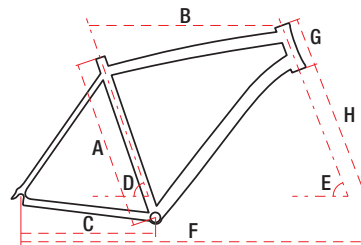

## TECHNICAL DATA

WHEEL SIZE / FRAME	28" / alu 6061
SIZE	M – 19" / L – 21" / XL – 23"
FORK	SR Suntour NEX DS 63 mm
DAMPER	—
DRIVETRAIN	27 speed
FRONT SHIFTERS	Shimano Altus SL-M2010 3 speed
REAR SHIFTERS	Shimano Altus SL-M2010 9 speed
FRONT DERAILLEUR	Shimano Altus FD-M370
REAR DERAILLEUR	Shimano Alivio RD-T4000
CRANKSET	Shimano FC-M371 48/36/26T 170 mm
FRONT BRAKE	Shimano BL-MT200 hydraulic
REAR BRAKE	Shimano BL-MT200 hydraulic
FRONT BRAKE DISC	Shimano SM-RT10 centerlock 160 mm
REAR BRAKE DISC	Shimano SM-RT10 centerlock 160 mm
TYRES	Michelin Protek BR 700x35C
RIMS	aluminium doublewall
FRONT HUB	Shimano Dynamo DH-3D37
REAR HUB	Shimano FH-TX505
CASSETTE	Shimano CS-HG201 11-32T 9 speed
HANDLEBAR	aluminium 600 mm FOV
STEM	aluminium adjustable MTS-C299 105 mm
SEAT POST	alu. suspension SP-405 30,9 mm 350 mm
SADDLE	Selle Royal / Selle Bassano
PEDALS	FP-920B aluminium
FRONT LAMP	JY-7070 70 lux
REAR LAMP	JY-539 with parking lighting
WEIGHT	17,0 kg
COLOURS	brown-black, dark navy blue-blue

## GEOMETRY

	M	L	XL
A – frame size	480 mm	520 mm	565 mm
B – top tube length	580 mm	605 mm	615 mm
C – chainstay length	450 mm	450 mm	460 mm
D – seat tube angle	73,5°	73,5°	72°
E – head tube angle	70°	70°	70°
F – wheel base	1100 mm	1125 mm	1140 mm
G – head tube length	150 mm	150 mm	160 mm
H – fork length	490 mm	490 mm	465 mm
Stack	–	–	–
Reach	389 mm	414 mm	–