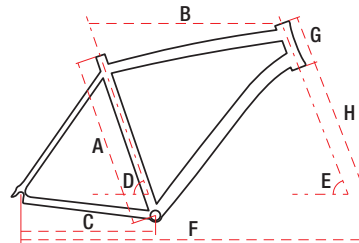

TECHNICAL DATA

TECHNICAL DATA

WHEEL SIZE / FRAME	28" / alu 6061
SIZE	M – 19" / L – 21" / XL – 23"
FORK	SR Suntour NX-1 Disc Coil LO 63 mm
DAMPER	—
DRIVETRAIN	30 speed
FRONT SHIFTERS	Shimano Deore SL-T6000 3 speed
REAR SHIFTERS	Shimano Deore SL-T6000 10 speed
FRONT DERAILLEUR	Shimano Deore FD-T6000
REAR DERAILLEUR	Shimano Deore RD-T6000
CRANKSET	Shimano FC-T521 48/36/26T 175 mm
FRONT BRAKE	Shimano BL-MT200 hydraulic
REAR BRAKE	Shimano BL-MT200 hydraulic
FRONT BRAKE DISC	Shimano SM-RT10 centerlock 160 mm
REAR BRAKE DISC	Shimano SM-RT10 centerlock 160 mm
TYRES	Michelin Protek BR 700x35C
RIMS	aluminium doublewall
FRONT HUB	Shimano Dynamo DH-3D37
REAR HUB	Shimano FH-TX505
CASSETTE	Shimano CS-HG500 11-32T 10 speed
HANDLEBAR	aluminium 600 mm FOV
STEM	aluminium adjustable MTS-C299 105 mm
SEAT POST	alu. suspension SP-405 30,9 mm 300 mm
SADDLE	Selle Royal / Selle Bassano
PEDALS	FP-920B aluminium
FRONT LAMP	JY-7090 100 lux
REAR LAMP	JY-539 with parking lighting
WEIGHT	16,7 kg
COLOURS	brown-black

GEOMETRY

	M	L	XL
A – frame size	480 mm	520 mm	565 mm
B – top tube length	580 mm	605 mm	615 mm
C – chainstay length	450 mm	450 mm	460 mm
D – seat tube angle	73,5°	73,5°	72°
E – head tube angle	70°	70°	70°
F – wheel base	1100 mm	1125 mm	1140 mm
G – head tube length	150 mm	150 mm	160 mm
H – fork length	490 mm	490 mm	465 mm
Stack	–	–	–
Reach	389 mm	414 mm	–