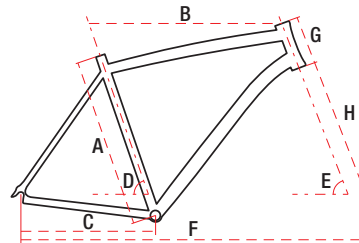

## TECHNICAL DATA

WHEEL SIZE / FRAME	28" / alu 6061
SIZE	M – 19" / L – 21" / XL – 23"
FORK	SR Suntour NCX Disc RL Air 63 mm
DAMPER	—
DRIVETRAIN	30 speed
FRONT SHIFTERS	Shimano Deore SL-T6000 3 speed
REAR SHIFTERS	Shimano Deore SL-T6000 10 speed
FRONT DERAILLEUR	Shimano Deore FD-T6000
REAR DERAILLEUR	Shimano Deore XT T8000
CRANKSET	Shimano Deore FC-T6010 48/36/26T 170 mm
FRONT BRAKE	Shimano BL-MT200 hydraulic
REAR BRAKE	Shimano BL-MT200 hydraulic
FRONT BRAKE DISC	Shimano SM-RT10 centerlock 160 mm
REAR BRAKE DISC	Shimano SM-RT10 centerlock 160 mm
TYRES	Michelin Protek Max 700×35C
RIMS	aluminium doublewall
FRONT HUB	Shimano Dynamo DH-3D37
REAR HUB	Shimano FH-TX500
CASSETTE	Shimano CS-HG500 11-32T 10 speed
HANDLEBAR	aluminium 600 mm FOV
STEM	aluminium adjustable MTS-C299 105 mm
SEAT POST	alu. suspension SP-405 30,9 mm 350 mm
SADDLE	Selle Royal / Selle Bassano
PEDALS	FP-920B aluminium
FRONT LAMP	JY-7090 100 lux
REAR LAMP	JY-539 with parking lighting
WEIGHT	16,6 kg
COLOURS	black-brown

## GEOMETRY

	M	L	XL
A – frame size	480 mm	520 mm	565 mm
B – top tube length	580 mm	605 mm	615 mm
C – chainstay length	450 mm	450 mm	460 mm
D – seat tube angle	73,5°	73,5°	72°
E – head tube angle	70°	70°	70°
F – wheel base	1100 mm	1125 mm	1140 mm
G – head tube length	150 mm	150 mm	160 mm
H – fork length	490 mm	490 mm	465 mm
Stack	–	–	–
Reach	389 mm	414 mm	–