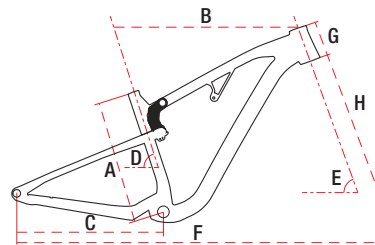

JUNIOR / KIDS

TECHNICAL DATA

29" alu 6061 X-lite 17" / 19" / 21" 12 speed 15,3 kg

TECHNICAL DATA

WHEEL SIZE / FRAME	29" / alu 6061 X-lite
SIZE	M – 17" / L – 19" / XL – 21"
FORK	X-Fusion MQ Queen 15×110 mm 150 mm
DAMPER	X-Fusion RL 210×55 mm
DRIVETRAIN	12 speed
FRONT SHIFTERS	—
REAR SHIFTERS	Shimano Deore SLM6100 I-Spec 12 speed
FRONT DERAILLEUR	—
REAR DERAILLEUR	Shimano Deore RDM-6100
CRANKSET	Shimano Deore FCM-6120-1 32T
FRONT BRAKE	Shimano BL-MT501/BR-M520
REAR BRAKE	Shimano BL-MT501/BR-M520
FRONT BRAKE DISC	Shimano SM-RT64 centerlock 203 mm
REAR BRAKE DISC	Shimano SM-RT64 centerlock 180 mm
TYRES	Michelin Wild Enduro Gum-X 29×2,4
RIMS	Ursus 30 mm
FRONT HUB	Shimano FHMT400BB 15 mm / 110 mm
REAR HUB	Shimano MT510BB 12 mm / 148 mm
CASSETTE	Shimano HG-6100 10-51T 12 speed
HANDLEBAR	Romet aluminium 780 mm
STEM	Romet aluminium 40 mm
SEAT POST	X-Fusion aluminium 30,9 mm 350 mm 150 mm
SADDLE	Selle Italia X-Base
PEDALS	VP-531 Enduro aluminium
FRONT LAMP	—
REAR LAMP	—
WEIGHT	15,3 kg
COLOURS	black

GEOMETRY

	M	L	XL
A – frame size	420 mm	440 mm	460 mm
B – top tube length	602 mm	631 mm	661 mm
C – chainstay length	436,5 mm	436,5 mm	436,5 mm
D – seat tube angle	70°	70°	70°
E – head tube angle	64,5°	64,5°	64,5°
F – wheel base	1208 mm	1237 mm	1267 mm
G – head tube length	110 mm	120 mm	135 mm
H – fork length	560 mm	560 mm	560 mm
Stack	–	630 mm	639 mm
Reach	445 mm	470 mm	495 mm