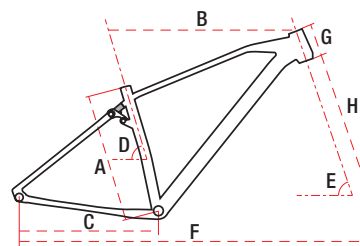

## TECHNICAL DATA

WHEEL SIZE / FRAME	29" / alu 6061 X-lite
SIZE	M – 18"
FORK	SR Suntour X1 32 DS-RL-COIL 100 mm
DAMPER	Softtail System 25 mm
DRIVETRAIN	20 speed
FRONT SHIFTERS	Shimano Deore SLM6000 2 speed
REAR SHIFTERS	Shimano Deore SLM6000 10 speed
FRONT DERAILLEUR	Shimano Deore FD-M4100
REAR DERAILLEUR	Shimano Deore RD-M6000
CRANKSET	Shimano Deore FCM4100-2 36/26T 175 mm
FRONT BRAKE	Shimano BL-MT200/BR-MT200 hydraulic
REAR BRAKE	Shimano BL-MT200/BR-MT200 hydraulic
FRONT BRAKE DISC	Shimano SM-RT10 160 mm
REAR BRAKE DISC	Shimano SM-RT10 160 mm
TYRES	Michelin Country Grip'R 29x2,1
RIMS	aluminium doublewall
FRONT HUB	Shimano TX505 QR
REAR HUB	Shimano MT400 12 mm / 148 mm
CASSETTE	Shimano Deore CS-M4100-10 11-42T 10 speed
HANDLEBAR	Romet aluminium 720 mm 5'
STEM	Romet aluminium 90 mm
SEAT POST	Romet aluminium 30,9 mm 350 mm
SADDLE	Selle Italia X-Base
PEDALS	FP-971 aluminium
FRONT LAMP	—
REAR LAMP	—
WEIGHT	14,3 kg
COLOURS	light gray

## GEOMETRY

M

A – frame size	445 mm
B – top tube length	604 mm
C – chainstay length	440 mm
D – seat tube angle	68,9°
E – head tube angle	68°
F – wheel base	1139,5 mm
G – head tube length	100 mm
H – fork length	508 mm
Stack	607 mm
Reach	430 mm