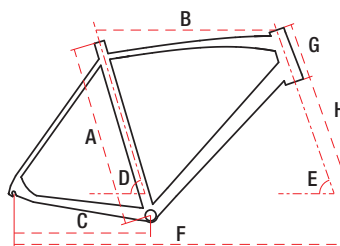

700C    alu 6061 X-lite    52 / 54 / 56 / 58 cm    16 speed    11,2 kg

## TECHNICAL DATA

WHEEL SIZE / FRAME	700C / alu 6061 X-lite
SIZE	52 cm / 54 cm / 56 cm / 58 cm
FORK	Carbon tapered
DAMPER	—
DRIVETRAIN	16 speed
FRONT SHIFTERS	Shimano Claris ST-R2000 2 speed
REAR SHIFTERS	Shimano Claris ST-R2000 8 speed
FRONT DERAILLEUR	Shimano Claris FD-R2000
REAR DERAILLEUR	Shimano Claris RD-R2000
CRANKSET	Shimano Claris FC-RS200 46/34T 170/175 mm
FRONT BRAKE	Shimano BR-RS305 Flat Mount
REAR BRAKE	Shimano BR-RS305 Flat Mount
FRONT BRAKE DISC	Shimano SM-RT10 centerlock 160 mm
REAR BRAKE DISC	Shimano SM-RT10 centerlock 160 mm
TYRES	Schwalbe G-ONE 700x38C
RIMS	Ryde DP19
FRONT HUB	Shimano HB-TX505
REAR HUB	Shimano FH-TX505
CASSETTE	Shimano HG200-8 12-32T 8 speed
HANDLEBAR	Romet Gravel aluminium 420 mm FLARE
STEM	Romet aluminium 90/100/110 mm
SEAT POST	Romet aluminium 27,2 mm 300/350/400 mm
SADDLE	Romet Gravel
PEDALS	FP-971 aluminium
FRONT LAMP	—
REAR LAMP	—
WEIGHT	11,2 kg
COLOURS	black-celadon, black-gray

## GEOMETRY

	S	M	L	XL
A – frame size	520 mm	540 mm	560 mm	580 mm
B – top tube length	538 mm	550 mm	560 mm	580 mm
C – chainstay length	430 mm	430 mm	430 mm	430 mm
D – seat tube angle	74,5°	73,5°	73,5°	73°
E – head tube angle	70,5°	70,5°	71°	71°
F – wheel base	1026 mm	1029 mm	1035 mm	1050 mm
G – head tube length	130 mm	150 mm	170 mm	190 mm
H – fork length	378 mm	378 mm	378 mm	378 mm
Stack	534 mm	553 mm	574 mm	593 mm
Reach	390 mm	386 mm	390 mm	398 mm