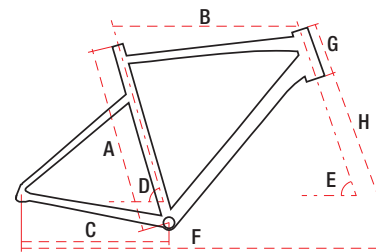

ASPRE 2 LTD

700C alu 6061 X-lite 52 / 54 / 56 / 58 cm 20 speed 10,6 kg

TECHNICAL DATA

WHEEL SIZE / FRAME	700C / alu 6061 X-lite
SIZE	52 cm / 54 cm / 56 cm / 58 cm
FORK	Carbon tapered
DAMPER	—
DRIVETRAIN	20 speed
FRONT SHIFTERS	Shimano GRX RX-400 2 speed
REAR SHIFTERS	Shimano GRX RX-400 10 speed
FRONT DERAILLEUR	Shimano GRX FD-RX400
REAR DERAILLEUR	Shimano GRX RD-RX400
CRANKSET	Shimano GRX FC-RX600 46/30T
FRONT BRAKE	Shimano GRX BR-RX400 Flat Mount hydraulic
REAR BRAKE	Shimano GRX BR-RX400 Flat Mount hydraulic
FRONT BRAKE DISC	Shimano SM-RT10 centerlock 160 mm
REAR BRAKE DISC	Shimano SM-RT10 centerlock 160 mm
TYRES	Schwalbe G-ONE 700x38C
RIMS	Ryde DP19
FRONT HUB	Shimano HB-RS470 12 mm / 100 mm
REAR HUB	Shimano FH-RS470 12 mm / 142 mm
CASSETTE	Shimano CS-HG500 11-34T 10 speed
HANDLEBAR	aluminium 420 mm
STEM	aluminium 90 mm
SEAT POST	aluminium 27,2 mm 350 mm
SADDLE	Fizik Taiga
PEDALS	FP-971 aluminium
FRONT LAMP	—
REAR LAMP	—
WEIGHT	10,6 kg
COLOURS	black-red, black-gold

GEOMETRY

	S	M	L	XL
A – frame size	520 mm	540 mm	560 mm	580 mm
B – top tube length	540 mm	550 mm	570 mm	590 mm
C – chainstay length	440 mm	440 mm	440 mm	440 mm
D – seat tube angle	73°	73°	73°	73°
E – head tube angle	71,1°	71,1°	71,1°	71,1°
F – wheel base	1018 mm	1029 mm	1049 mm	1070 mm
G – head tube length	130 mm	150 mm	170 mm	190 mm
H – fork length	392 mm	392 mm	392 mm	392 mm
Stack	547 mm	566 mm	585 mm	604 mm
Reach	373 mm	378 mm	391 mm	405 mm