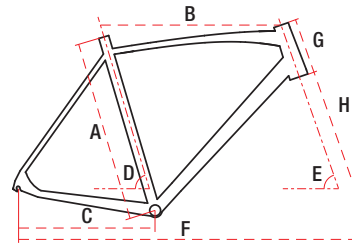

# ASPRE 1

700C    alu 6061 X-lite    52 / 54 / 56 / 58 cm    16 speed    11,2 kg

## TECHNICAL DATA

WHEEL SIZE / FRAME	700C / alu 6061 X-lite
SIZE	52 cm / 54 cm / 56 cm / 58 cm
FORK	Carbon tapered
DAMPER	—
DRIVETRAIN	16 speed
FRONT SHIFTERS	Shimano Claris ST-R2000 2 speed
REAR SHIFTERS	Shimano Claris ST-R2000 8 speed
FRONT DERAILLEUR	Shimano Claris FD-R2000
REAR DERAILLEUR	Shimano Claris RD-R2000
CRANKSET	Shimano Claris FC-RS200 46/34T 170/175 mm
FRONT BRAKE	Shimano BR-RS305 Flat Mount
REAR BRAKE	Shimano BR-RS305 Flat Mount
FRONT BRAKE DISC	Shimano SM-RT10 centerlock 160 mm
REAR BRAKE DISC	Shimano SM-RT10 centerlock 160 mm
TYRES	Schwalbe G-ONE 700x38C
RIMS	Ryde DP19
FRONT HUB	Shimano HB-TX505
REAR HUB	Shimano FH-TX505
CASSETTE	Shimano HG200-8 12-32T 8 speed
HANDLEBAR	Romet Gravel aluminium 420 mm FLARE
STEM	Romet aluminium 90/100/110 mm
SEAT POST	Romet aluminium 27,2 mm 300/350/400 mm
SADDLE	Romet Gravel
PEDALS	FP-971 aluminium
FRONT LAMP	—
REAR LAMP	—
WEIGHT	11,2 kg
COLOURS	champagne-black, black-gold

## GEOMETRY

	S	M	L	XL
A – frame size	520 mm	540 mm	560 mm	580 mm
B – top tube length	538 mm	550 mm	560 mm	580 mm
C – chainstay length	430 mm	430 mm	430 mm	430 mm
D – seat tube angle	74,5°	73,5°	73,5°	73°
E – head tube angle	70,5°	70,5°	71°	71°
F – wheel base	1026 mm	1029 mm	1035 mm	1050 mm
G – head tube length	130 mm	150 mm	170 mm	190 mm
H – fork length	378 mm	378 mm	378 mm	378 mm
Stack	534 mm	553 mm	574 mm	593 mm
Reach	390 mm	386 mm	390 mm	398 mm