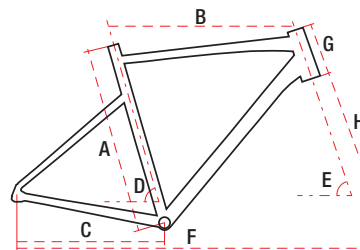

BOREAS 2.1

MTB

ROAD

GRAVEL

700C alu 6061 X-lite 52 / 54 / 56 / 58 cm 11 speed 10,4 kg

CROSS

TREKKING

JUNIOR / KIDS

TECHNICAL DATA

TECHNICAL DATA

WHEEL SIZE / FRAME	700C / alu 6061 X-lite
SIZE	52 cm / 54 cm / 56 cm / 58 cm
FORK	Carbon tapered
DAMPER	—
DRIVETRAIN	11 speed
FRONT SHIFTERS	brake lever Sram Apex
REAR SHIFTERS	Sram Apex 11 speed
FRONT DERAILLEUR	—
REAR DERAILLEUR	Sram Apex
CRANKSET	Sram FC-S350 40T 175mm
FRONT BRAKE	Sram Apex hydraulic flat mount
REAR BRAKE	Sram Apex hydraulic flat mount
FRONT BRAKE DISC	Shimano SM-RT10 centerlock 160 mm
REAR BRAKE DISC	Shimano SM-RT10 centerlock 160 mm
TYRES	Michelin Power Gravel 700x40C
RIMS	Ryde DP19
FRONT HUB	Shimano HB-RS470 12 mm / 100 mm
REAR HUB	Shimano FH-RS470 12 mm / 142 mm
CASSETTE	Sram CS PG1130 11-42T 11 speed
HANDLEBAR	Romet Gravel aluminium 420 mm FLARE
STEM	Romet aluminium 90/100/110 mm
SEAT POST	Romet aluminium 27,2 mm 350 mm
SADDLE	Fizik Taiga
PEDALS	FP-971 aluminium
FRONT LAMP	—
REAR LAMP	—
WEIGHT	10,4 kg
COLOURS	green-graphite

GEOMETRY

	S	M	L	XL
A – frame size	520 mm	540 mm	560 mm	580 mm
B – top tube length	540 mm	550 mm	570 mm	590 mm
C – chainstay length	440 mm	440 mm	440 mm	440 mm
D – seat tube angle	73°	73°	73°	73°
E – head tube angle	71,1°	71,1°	71,1°	71,1°
F – wheel base	1018 mm	1029 mm	1049 mm	1070 mm
G – head tube length	130 mm	150 mm	170 mm	190 mm
H – fork length	392 mm	392 mm	392 mm	392 mm
Stack	547 mm	566 mm	585 mm	604 mm
Reach	373 mm	378 mm	391 mm	405 mm