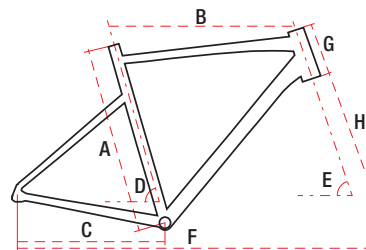

BOREAS 2 Lite

700C alu 6061 X-lite 52 / 54 / 56 / 58 cm 11 speed 10,4 kg

TECHNICAL DATA

WHEEL SIZE / FRAME	700C / alu 6061 X-lite
SIZE	52 cm / 54 cm / 56 cm / 58 cm
FORK	Carbon tapered
DAMPER	—
DRIVETRAIN	11 speed
FRONT SHIFTERS	brake lever Sram Apex
REAR SHIFTERS	Sram Apex 11 speed
FRONT DERAILLEUR	—
REAR DERAILLEUR	Sram Apex
CRANKSET	Sram FC-S350 40T 175mm
FRONT BRAKE	Sram Apex hydraulic
REAR BRAKE	Sram Apex hydraulic
FRONT BRAKE DISC	Shimano SM-RT10 centerlock 160 mm
REAR BRAKE DISC	Shimano SM-RT10 centerlock 160 mm
TYRES	Schwalbe G-One 700x38C
RIMS	Ryde DP19
FRONT HUB	Shimano HB-RS470 12 mm / 100 mm
REAR HUB	Shimano HB-RS470 12 mm / 142 mm
CASSETTE	Sram CS PG1130 11-42T 11 speed
HANDLEBAR	Romet Gravel aluminium 420 mm FLARE
STEM	Romet aluminium 90/100/110 mm
SEAT POST	Romet aluminium 27,2 mm 300/350/400 mm
SADDLE	Fizik Taiga
PEDALS	FP-971 aluminium
FRONT LAMP	—
REAR LAMP	—
WEIGHT	10,4 kg
COLOURS	black-beige

GEOMETRY

	S	M	L	XL
A – frame size	520 mm	540 mm	560 mm	580 mm
B – top tube length	540 mm	550 mm	570 mm	590 mm
C – chainstay length	440 mm	440 mm	440 mm	440 mm
D – seat tube angle	73°	73°	73°	73°
E – head tube angle	71,1°	71,1°	71,1°	71,1°
F – wheel base	1018 mm	1029 mm	1049 mm	1070 mm
G – head tube length	130 mm	150 mm	170 mm	190 mm
H – fork length	392 mm	392 mm	392 mm	392 mm
Stack	547 mm	566 mm	585 mm	604 mm
Reach	373 mm	378 mm	391 mm	405 mm