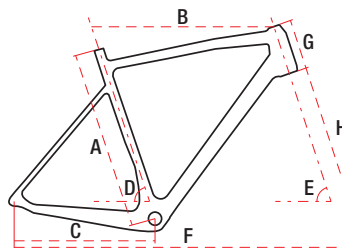

# NYK

MTB

ROAD

GRAVEL

CROSS

TREKKING

JUNIOR / KIDS

TECHNICAL  
DATA

## TECHNICAL DATA

WHEEL SIZE / FRAME	700C / carbon
SIZE	52 cm / 54 cm / 56 cm / 58 cm
FORK	Carbon
DAMPER	—
DRIVETRAIN	11 speed
FRONT SHIFTERS	brake lever Sram Apex
REAR SHIFTERS	Sram Apex 11 speed
FRONT DERAILLEUR	—
REAR DERAILLEUR	Sram Apex 11 speed
CRANKSET	Sram FC-S350 40T 175 mm
FRONT BRAKE	Sram Apex Hydraulic Flat Mount
REAR BRAKE	Sram Apex Hydraulic Flat Mount
FRONT BRAKE DISC	Sram Centerline 140 mm
REAR BRAKE DISC	Sram Centerline 140 mm
TYRES	Schwalbe G-One 700x38C
RIMS	Ursus Orion Disc RD40
FRONT HUB	Front wheel Ursus Orion Disc RD40
REAR HUB	Rear wheel Ursus Orion Disc aluminium RD40
CASSETTE	Sram PG 1130 11-42T 11 speed
HANDLEBAR	Romet Carbon 420 mm
STEM	Fizik Cyrano 80/90/100/110 mm aluminium
SEAT POST	Romet Carbon 27,2 mm 350 mm
SADDLE	Fizik Antares R5 EVO
PEDALS	FP-971 aluminium
FRONT LAMP	—
REAR LAMP	—
WEIGHT	8,5 kg
COLOURS	black-olive, brown-beige

## GEOMETRY

	S	M	L	XL
A – frame size	520 mm	540 mm	560 mm	580 mm
B – top tube length	535 mm	545 mm	560 mm	575 mm
C – chainstay length	435 mm	435 mm	435 mm	435 mm
D – seat tube angle	74°	73,5°	73°	72,5°
E – head tube angle	71°	71,5°	72°	72°
F – wheel base	1026 mm	1028 mm	1032 mm	1041 mm
G – head tube length	140 mm	150 mm	170 mm	190 mm
H – fork length	395 mm	395 mm	395 mm	395 mm
Stack	556 mm	588 mm	589 mm	606 mm
Reach	375 mm	377 mm	380 mm	384 mm