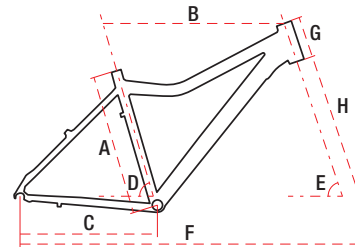

RAMBLER 24

24" alu 6061 13" 21 speed 13,2 kg

TECHNICAL DATA

WHEEL SIZE / FRAME	24" / alu 6061
SIZE	S - 13"
FORK	suspension
DAMPER	—
DRIVETRAIN	21 speed
FRONT SHIFTERS	Shimano Revoshift RS-36 3 speed
REAR SHIFTERS	Shimano Revoshift RS-36 7 speed
FRONT DERAILLEUR	Shimano Tourney FD-TY300
REAR DERAILLEUR	Shimano Tourney RD-TY300
CRANKSET	Cyclone CTL-3-324 42/34/24T 152 mm
FRONT BRAKE	aluminium
REAR BRAKE	aluminium
FRONT BRAKE DISC	—
REAR BRAKE DISC	—
TYRES	24x1,90
RIMS	aluminium doublewall
FRONT HUB	steel
REAR HUB	steel
CASSETTE	14-28T 7 speed
HANDLEBAR	steel
STEM	steel 60 mm 180 mm
SEAT POST	aluminium 27,2 mm 300 mm
SADDLE	Romet
PEDALS	FP-804
FRONT LAMP	—
REAR LAMP	—
WEIGHT	13,2 kg
COLOURS	graphite-orange-red, black-green-yellow

GEOMETRY

S

A - frame size	365 mm
B - top tube length	520 mm
C - chainstay length	410 mm
D - seat tube angle	70,2°
E - head tube angle	70°
F - wheel base	995 mm
G - head tube length	120 mm
H - fork length	415 mm