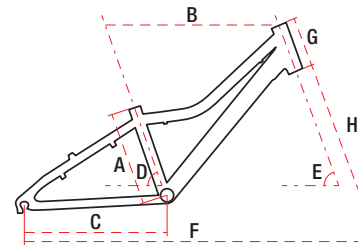

JOLENE 20 KID 1

20" alu 6061 10" 6 speed 10,4 kg

TECHNICAL DATA

WHEEL SIZE / FRAME	20" / alu 6061
SIZE	S - 10"
FORK	steel
DAMPER	—
DRIVETRAIN	6 speed
FRONT SHIFTERS	—
REAR SHIFTERS	Shimano Revoshift RS-35 6 speed
FRONT DERAILLEUR	—
REAR DERAILLEUR	Shimano Tourney RD-FT35
CRANKSET	Cyclone CTL-3 36T 127 mm
FRONT BRAKE	aluminium
REAR BRAKE	aluminium
FRONT BRAKE DISC	—
REAR BRAKE DISC	—
TYRES	20x1,90
RIMS	aluminium doublewall
FRONT HUB	steel
REAR HUB	steel
CASSETTE	14-28T 6 speed
HANDLEBAR	steel
STEM	steel 60 mm 150 mm
SEAT POST	aluminium 27,2 mm 250 mm
SADDLE	Romet Kid
PEDALS	SP-690
FRONT LAMP	—
REAR LAMP	—
WEIGHT	10,4 kg
COLOURS	gray-pink, white-blue

GEOMETRY

S

A - frame size	275 mm
B - top tube length	420 mm
C - chainstay length	350 mm
D - seat tube angle	73°
E - head tube angle	71°
F - wheel base	840 mm
G - head tube length	120 mm
H - fork length	360 mm