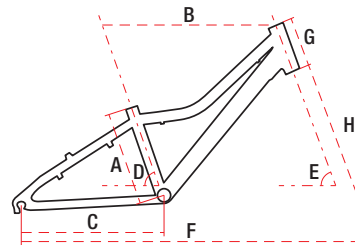

JOLENE 20 KID 2

MTB

ROAD

GRAVEL

20" alu 6061 10" 6 speed 11,4 kg

CROSS

TREKKING

JUNIOR / KIDS

TECHNICAL DATA

TECHNICAL DATA

WHEEL SIZE / FRAME	20" / alu 6061
SIZE	S - 10"
FORK	suspension
DAMPER	—
DRIVETRAIN	6 speed
FRONT SHIFTERS	—
REAR SHIFTERS	Shimano Revoshift RS-36 6 speed
FRONT DERAILLEUR	—
REAR DERAILLEUR	Shimano Tourney RD-FT35
CRANKSET	Cyclone CTL-3 36T 127 mm
FRONT BRAKE	aluminium
REAR BRAKE	aluminium
FRONT BRAKE DISC	—
REAR BRAKE DISC	—
TYRES	20x1,90
RIMS	aluminium doublewall
FRONT HUB	steel
REAR HUB	steel
CASSETTE	14-28T 6 speed
HANDLEBAR	steel
STEM	steel 60 mm 150 mm
SEAT POST	aluminium 27,2 mm 250 mm
SADDLE	Romet Kid
PEDALS	SP-690
FRONT LAMP	—
REAR LAMP	—
WEIGHT	11,4 kg
COLOURS	gray-pink, white-blue-pink

GEOMETRY

S

A - frame size	275 mm
B - top tube length	420 mm
C - chainstay length	350 mm
D - seat tube angle	73°
E - head tube angle	71°
F - wheel base	840 mm
G - head tube length	120 mm
H - fork length	360 mm