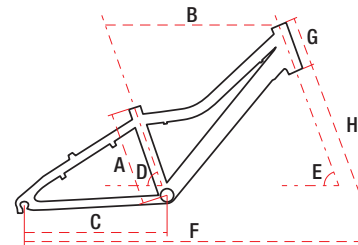

# RAMBLER 20 KID 1

20" alu 6061 10" 6 speed 10,3 kg

## TECHNICAL DATA

WHEEL SIZE / FRAME	20" / alu 6061
SIZE	S - 10"
FORK	steel
DAMPER	—
DRIVETRAIN	6 speed
FRONT SHIFTERS	—
REAR SHIFTERS	Shimano Revoshift RS-35 6 speed
FRONT DERAILLEUR	—
REAR DERAILLEUR	Shimano Tourney RD-FT35
CRANKSET	Cyclone CTL-3 36T 127 mm
FRONT BRAKE	aluminium
REAR BRAKE	aluminium
FRONT BRAKE DISC	—
REAR BRAKE DISC	—
TYRES	20x1,90
RIMS	aluminium doublewall
FRONT HUB	steel
REAR HUB	steel
CASSETTE	14-28T 6 speed
HANDLEBAR	steel
STEM	steel 60 mm 150 mm
SEAT POST	aluminium 27,2 mm 250 mm
SADDLE	Romet
PEDALS	SP-690
FRONT LAMP	—
REAR LAMP	—
WEIGHT	10,3 kg
COLOURS	graphite-red-orange, blue-green-yellow

## GEOMETRY

**S**

A - frame size	275 mm
B - top tube length	420 mm
C - chainstay length	350 mm
D - seat tube angle	73°
E - head tube angle	71°
F - wheel base	840 mm
G - head tube length	120 mm
H - fork length	360 mm