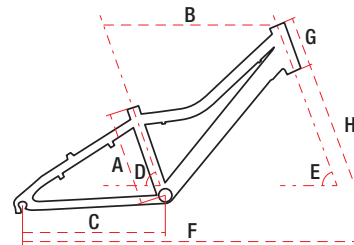

# RAMBLER 20 KID 2

20" alu 6061 10" 6 speed 11,5 kg

MTB

ROAD

GRAVEL

CROSS

TREKKING

JUNIOR / KIDS

## TECHNICAL DATA

WHEEL SIZE / FRAME	20" / alu 6061
SIZE	S - 10"
FORK	suspension
DAMPER	—
DRIVETRAIN	6 speed
FRONT SHIFTERS	—
REAR SHIFTERS	Shimano Revoshift RS-36 6 speed
FRONT DERAILLEUR	—
REAR DERAILLEUR	Shimano Tourney RD-FT35
CRANKSET	Cyclone CTL-3 36T 127 mm
FRONT BRAKE	aluminium
REAR BRAKE	aluminium
FRONT BRAKE DISC	—
REAR BRAKE DISC	—
TYRES	20x1,90
RIMS	aluminium doublewall
FRONT HUB	steel
REAR HUB	steel
CASSETTE	14-28T 6 speed
HANDLEBAR	steel
STEM	steel 60 mm 150 mm
SEAT POST	aluminium 27,2 mm 250 mm
SADDLE	Romet
PEDALS	SP-690
FRONT LAMP	—
REAR LAMP	—
WEIGHT	11,5 kg
COLOURS	black-orange-green, white-emerald

## GEOMETRY

S

A - frame size	275 mm
B - top tube length	420 mm
C - chainstay length	350 mm
D - seat tube angle	73°
E - head tube angle	71°
F - wheel base	840 mm
G - head tube length	120 mm
H - fork length	360 mm