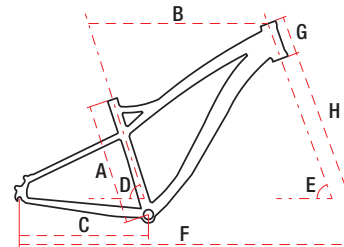

# RAMBLER FIT 20

20" alu 6061 10" 6 speed 11,9 kg

## TECHNICAL DATA

WHEEL SIZE / FRAME	20" / alu 6061
SIZE	S – 10"
FORK	suspension
DAMPER	—
DRIVETRAIN	6 speed
FRONT SHIFTERS	—
REAR SHIFTERS	Shimano Revoshift RS-35 6 speed
FRONT DERAILLEUR	—
REAR DERAILLEUR	Shimano ARDFT35D
CRANKSET	Cyclone CTL-3-101 36T 127 mm
FRONT BRAKE	mechanical disc
REAR BRAKE	mechanical disc
FRONT BRAKE DISC	140 mm
REAR BRAKE DISC	140 mm
TYRES	20x1,90
RIMS	aluminium doublewall
FRONT HUB	JoyTech JY-D041DSE aluminium
REAR HUB	JoyTech JY-D242DSE aluminium
CASSETTE	Shimano MF-TZ500 14-28T 6 speed
HANDLEBAR	steel 540 mm 14"
STEM	steel 60 mm 180 mm
SEAT POST	aluminium 27,2 mm 250 mm
SADDLE	Romet
PEDALS	SP-690
FRONT LAMP	—
REAR LAMP	—
WEIGHT	11,9 kg
COLOURS	black-green, turquoise-lime green

## GEOMETRY

**S**

A – frame size	254 mm
B – top tube length	428 mm
C – chainstay length	360 mm
D – seat tube angle	73°
E – head tube angle	70°
F – wheel base	851 mm
G – head tube length	110 mm
H – fork length	370 mm