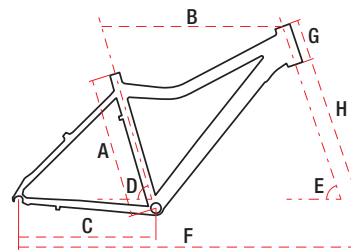

JOLENE 6.0

MTB Lady

ROAD

GRAVEL

CROSS

TREKKING

JUNIOR / KIDS

TECHNICAL DATA

26" alu 6061 15" / 17" / 19" 21 speed 14,6 kg

TECHNICAL DATA

WHEEL SIZE / FRAME	26" / alu 6061
SIZE	S - 15" / M - 17" / L - 19"
FORK	suspension
DAMPER	—
DRIVETRAIN	21 speed
FRONT SHIFTERS	Shimano Revoshift RS-35 3 speed
REAR SHIFTERS	Shimano Revoshift RS-35 7 speed
FRONT DERAILLEUR	Falcon MF-31D
REAR DERAILLEUR	Shimano Tourney TY300D
CRANKSET	Shimano Tourney TY-301 42/34/24T 170 mm
FRONT BRAKE	aluminium
REAR BRAKE	aluminium
FRONT BRAKE DISC	—
REAR BRAKE DISC	—
TYRES	26x2,1
RIMS	aluminium doublewall
FRONT HUB	steel
REAR HUB	steel
CASSETTE	freewheel 14-28T 7 speed
HANDLEBAR	Romet aluminium FOV 600 mm
STEM	Romet aluminium 60/90 mm
SEAT POST	steel 27,2 mm 300 mm
SADDLE	Vader
PEDALS	FP-804
FRONT LAMP	—
REAR LAMP	—
WEIGHT	14,6 kg
COLOURS	turquoise-pink, white-heather

GEOMETRY

	S	M	L
A - frame size	380 mm	430 mm	480 mm
B - top tube length	555 mm	570 mm	590 mm
C - chainstay length	425 mm	425 mm	425 mm
D - seat tube angle	73°	73°	73°
E - head tube angle	70°	70°	70°
F - wheel base	1040 mm	1055 mm	1075 mm
G - head tube length	120 mm	120 mm	120 mm
H - fork length	460 mm	460 mm	460 mm