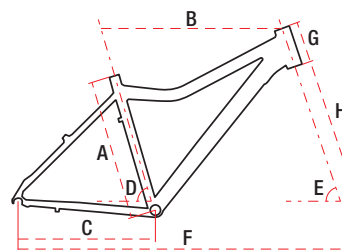

JOLENE 6.1

26"
 alu 6061
 15" / 17" / 19"
 21 speed
 13,2 kg

TECHNICAL DATA

WHEEL SIZE / FRAME	26" / alu 6061
SIZE	S – 15" / M – 17" / L – 19"
FORK	suspension
DAMPER	—
DRIVETRAIN	21 speed
FRONT SHIFTERS	Shimano ST-EF41 3 speed
REAR SHIFTERS	Shimano ST-EF41 7 speed
FRONT DERAILLEUR	Shimano Tourney TY300
REAR DERAILLEUR	Shimano Tourney TY300D
CRANKSET	Shimano Tourney TY-301 42/34/24T 170 mm
FRONT BRAKE	aluminium
REAR BRAKE	aluminium
FRONT BRAKE DISC	—
REAR BRAKE DISC	—
TYRES	26x2,1
RIMS	aluminium doublewall
FRONT HUB	steel
REAR HUB	steel
CASSETTE	Shimano MF-TZ500 14-28T 7 speed
HANDLEBAR	Romet aluminium FOV 600 mm
STEM	Romet aluminium 60/90 mm
SEAT POST	Romet aluminium 27,2 mm 300 mm
SADDLE	Romet MTB
PEDALS	FP-804
FRONT LAMP	—
REAR LAMP	—
WEIGHT	13,2 kg
COLOURS	heather-pink, white-turquoise

GEOMETRY

	S	M	L
A – frame size	380 mm	430 mm	480 mm
B – top tube length	555 mm	570 mm	590 mm
C – chainstay length	425 mm	425 mm	425 mm
D – seat tube angle	73°	73°	73°
E – head tube angle	70°	70°	70°
F – wheel base	1040 mm	1055 mm	1075 mm
G – head tube length	120 mm	120 mm	120 mm
H – fork length	460 mm	460 mm	460 mm