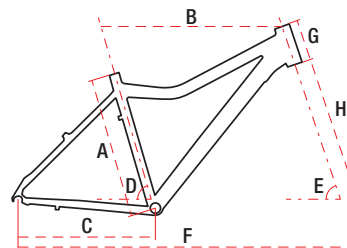

JOLENE 6.3

26"
 alu 6061
 17" / 19"
 24 speed
 13,8 kg

TECHNICAL DATA

WHEEL SIZE / FRAME	26" / alu 6061
SIZE	M – 17" / L – 19"
FORK	SR Suntour XCE
DAMPER	—
DRIVETRAIN	24 speed
FRONT SHIFTERS	Shimano ST-EF505 3 speed
REAR SHIFTERS	Shimano ST-EF505 8 speed
FRONT DERAILLEUR	Shimano Tourney TY700
REAR DERAILLEUR	Shimano Acera RD-M3020
CRANKSET	Shimano Tourney TY-301 42/34/24T 170 mm
FRONT BRAKE	Shimano BR-MT200 hydraulic disc
REAR BRAKE	Shimano BR-MT200 hydraulic disc
FRONT BRAKE DISC	Shimano SM-RT10 centerlock 160 mm
REAR BRAKE DISC	Shimano SM-RT10 centerlock 160 mm
TYRES	Schwalbe Smart Sam 26x2,1
RIMS	aluminium doublewall
FRONT HUB	Shimano Tourney TX505
REAR HUB	Shimano Tourney TX505
CASSETTE	Shimano HG31-8 11-34T 8 speed
HANDLEBAR	Romet aluminium FOV 600 mm
STEM	Romet aluminium 90 mm
SEAT POST	Romet aluminium 31,6 mm 300 mm
SADDLE	Vader
PEDALS	FP-971 aluminium
FRONT LAMP	—
REAR LAMP	—
WEIGHT	13,8 kg
COLOURS	black-pink

GEOMETRY

	M	L
A – frame size	430 mm	480 mm
B – top tube length	570 mm	590 mm
C – chainstay length	425 mm	425 mm
D – seat tube angle	73°	73°
E – head tube angle	70°	70°
F – wheel base	1055 mm	1075 mm
G – head tube length	120 mm	120 mm
H – fork length	460 mm	460 mm