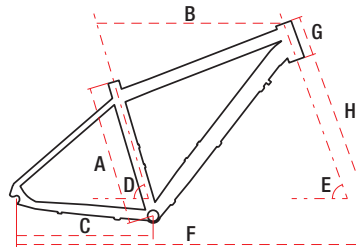

RAMBLER R6.0

26"

alu 6061

14" / 17" / 19" / 21"

21 speed

14,5 kg

TECHNICAL DATA

WHEEL SIZE / FRAME	26" / alu 6061
SIZE	S - 14" / M - 17" / L - 19" / XL - 21"
FORK	suspension
DAMPER	—
DRIVETRAIN	21 speed
FRONT SHIFTERS	Shimano Revoshift RS-35 3 speed
REAR SHIFTERS	Shimano Revoshift RS-35 7 speed
FRONT DERAILLEUR	Falcon MF-31D
REAR DERAILLEUR	Shimano Tourney TY300D
CRANKSET	Shimano Tourney TY-301 42/34/24T 170 mm
FRONT BRAKE	aluminium
REAR BRAKE	aluminium
FRONT BRAKE DISC	—
REAR BRAKE DISC	—
TYRES	26x2,1
RIMS	aluminium doublewall
FRONT HUB	steel
REAR HUB	steel
CASSETTE	freewheel 14-28T 7 speed
HANDLEBAR	Romet aluminium 600 mm 15' FOV
STEM	Romet aluminium 60/90 mm
SEAT POST	steel 27,2 mm 300 mm
SADDLE	Vader
PEDALS	FP-804
FRONT LAMP	—
REAR LAMP	—
WEIGHT	14,5 kg
COLOURS	black-yellow, dark blue-lime green

GEOMETRY

	S	M	L	XL
A - frame size	380 mm	430 mm	480 mm	535 mm
B - top tube length	560 mm	585 mm	600 mm	615 mm
C - chainstay length	425 mm	425 mm	425 mm	425 mm
D - seat tube angle	73°	73°	73°	73°
E - head tube angle	71°	71°	71°	71°
F - wheel base	1035 mm	1070 mm	1080 mm	1090 mm
G - head tube length	135 mm	135 mm	135 mm	135 mm
H - fork length	460 mm	460 mm	460 mm	460 mm