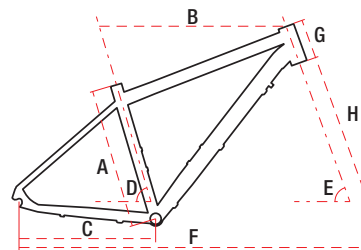

# RAMBLER R6.1

MTB

ROAD

GRAVEL

CROSS

TREKKING

JUNIOR / KIDS

TECHNICAL DATA

## TECHNICAL DATA

WHEEL SIZE / FRAME	26" / alu 6061
SIZE	S - 14" / M - 17" / L - 19" / XL - 21"
FORK	suspension
DAMPER	—
DRIVETRAIN	21 speed
FRONT SHIFTERS	Shimano ST-EF41 3 speed
REAR SHIFTERS	Shimano ST-EF41 7 speed
FRONT DERAILLEUR	Shimano Tourney TY300
REAR DERAILLEUR	Shimano Tourney TY300
CRANKSET	Cyclone CTL-3 42/34/24T 170 mm
FRONT BRAKE	aluminium
REAR BRAKE	aluminium
FRONT BRAKE DISC	—
REAR BRAKE DISC	—
TYRES	Schwalbe Smart Sam 26x2,1
RIMS	aluminium doublewall
FRONT HUB	aluminium
REAR HUB	aluminium
CASSETTE	Shimano MF-TZ500 14-28T 7 speed
HANDLEBAR	Romet aluminium 600 mm 15' FOV
STEM	Romet aluminium 60/90 mm
SEAT POST	Romet aluminium 27,2 mm 300 mm
SADDLE	Vader
PEDALS	FP-804
FRONT LAMP	—
REAR LAMP	—
WEIGHT	14,9 kg
COLOURS	silver-blue, black-orange-red

## GEOMETRY

	S	M	L	XL
A - frame size	380 mm	430 mm	480 mm	535 mm
B - top tube length	560 mm	585 mm	600 mm	615 mm
C - chainstay length	425 mm	425 mm	425 mm	425 mm
D - seat tube angle	73°	73°	73°	73°
E - head tube angle	71°	71°	71°	71°
F - wheel base	1035 mm	1070 mm	1080 mm	1090 mm
G - head tube length	135 mm	135 mm	135 mm	135 mm
H - fork length	460 mm	460 mm	460 mm	460 mm