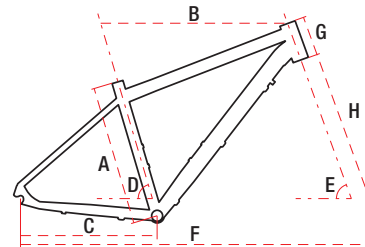

# RAMBLER R6.2

26" alu 6061 14" / 17" / 19" / 21" 21 speed 14,2 kg

## TECHNICAL DATA

WHEEL SIZE / FRAME	26" / alu 6061
SIZE	S - 14" / M - 17" / L - 19" / XL - 21"
FORK	suspension
DAMPER	—
DRIVETRAIN	21 speed
FRONT SHIFTERS	Shimano ST-EF41 3 speed
REAR SHIFTERS	Shimano ST-EF41 7 speed
FRONT DERAILLEUR	Shimano Tourney TY300
REAR DERAILLEUR	Shimano Tourney TY300
CRANKSET	Cyclone CTL-3 42/34/24T 170 mm
FRONT BRAKE	mechanical disc
REAR BRAKE	mechanical disc
FRONT BRAKE DISC	160 mm
REAR BRAKE DISC	160 mm
TYRES	Schwalbe Smart Sam 26x2,1
RIMS	aluminium doublewall
FRONT HUB	aluminium disc
REAR HUB	aluminium disc
CASSETTE	Shimano MF-TZ500 14-28T 7 speed
HANDLEBAR	Romet aluminium 600 mm 15° FOV
STEM	Romet aluminium 60/90 mm
SEAT POST	Romet aluminium 27,2 mm 300 mm
SADDLE	Vader
PEDALS	FP-804
FRONT LAMP	—
REAR LAMP	—
WEIGHT	14,2 kg
COLOURS	black-blue, red-white-gray

## GEOMETRY

	S	M	L	XL
A - frame size	380 mm	430 mm	480 mm	535 mm
B - top tube length	560 mm	585 mm	600 mm	615 mm
C - chainstay length	425 mm	425 mm	425 mm	425 mm
D - seat tube angle	73°	73°	73°	73°
E - head tube angle	71°	71°	71°	71°
F - wheel base	1035 mm	1070 mm	1080 mm	1090 mm
G - head tube length	135 mm	135 mm	135 mm	135 mm
H - fork length	460 mm	460 mm	460 mm	460 mm