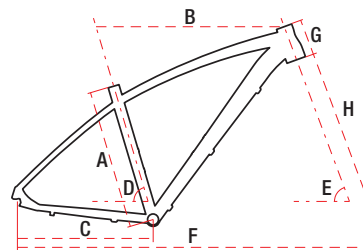

RAMBLER R6.3

MTB

ROAD

GRAVEL

CROSS

TREKKING

JUNIOR / KIDS

TECHNICAL DATA

26" alu 6061 18" / 20" 24 speed 14,2 kg

TECHNICAL DATA

WHEEL SIZE / FRAME	26" / alu 6061
SIZE	L – 18" / XL – 20"
FORK	SR Suntour XCE DS.
DAMPER	—
DRIVETRAIN	24 speed
FRONT SHIFTERS	Shimano ST-TX800 3 speed
REAR SHIFTERS	Shimano ST-TX800 8 speed
FRONT DERAILLEUR	Shimano Tourney TY500
REAR DERAILLEUR	Shimano Altus RDM-310
CRANKSET	Shimano FCTY-301 42/34/24T 170 mm
FRONT BRAKE	Shimano Tourney TX805 mechanical disc
REAR BRAKE	Shimano Tourney TX805 mechanical disc
FRONT BRAKE DISC	160 mm
REAR BRAKE DISC	160 mm
TYRES	Schwalbe Smart Sam 26x2,1
RIMS	aluminium doublewall
FRONT HUB	aluminium disc
REAR HUB	aluminium disc
CASSETTE	Shimano HG31-8 11-34T 8 speed
HANDLEBAR	Romet aluminium 600 mm 15' FOV
STEM	Romet aluminium 90 mm
SEAT POST	Romet aluminium 27,2 mm 300 mm
SADDLE	Vader
PEDALS	FP-971 aluminium
FRONT LAMP	—
REAR LAMP	—
WEIGHT	14,2 kg
COLOURS	black-copper, blue-red-silver

GEOMETRY

	L	XL
A – frame size	457 mm	508 mm
B – top tube length	557 mm	560 mm
C – chainstay length	425 mm	425 mm
D – seat tube angle	73,5°	73,5°
E – head tube angle	69,5°	69,5°
F – wheel base	1054 mm	1057 mm
G – head tube length	120 mm	120 mm
H – fork length	460 mm	460 mm