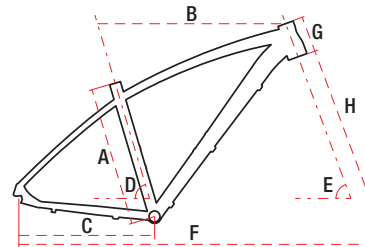

RAMBLER R6.4

26" alu 6061 18" / 20" 24 speed 14,4 kg

TECHNICAL DATA

WHEEL SIZE / FRAME	26" / alu 6061
SIZE	L – 18" / XL – 20"
FORK	SR Suntour XCT DS. HLO
DAMPER	—
DRIVETRAIN	24 speed
FRONT SHIFTERS	Shimano Acera SLM-315 3 speed
REAR SHIFTERS	Shimano Acera SLM-315 8 speed
FRONT DERAILLEUR	Shimano Tourney TY700
REAR DERAILLEUR	Shimano Altus RDM-3020
CRANKSET	Shimano FCTY-301 42/34/24T 170 mm
FRONT BRAKE	RMT hydraulic
REAR BRAKE	RMT hydraulic
FRONT BRAKE DISC	Shimano SM-RT10 centerlock 160 mm
REAR BRAKE DISC	Shimano SM-RT10 centerlock 160 mm
TYRES	Schwalbe Smart Sam 26x2,1
RIMS	aluminium doublewall
FRONT HUB	Guli aluminium
REAR HUB	Guli aluminium
CASSETTE	Shimano HG31-8 11-34T 8 speed
HANDLEBAR	Romet aluminium 680 mm 15° FOV
STEM	Romet aluminium 90 mm
SEAT POST	Romet aluminium 27,2 mm 300 mm
SADDLE	Vader
PEDALS	FP-971 aluminium
FRONT LAMP	—
REAR LAMP	—
WEIGHT	14,4 kg
COLOURS	white-gold

GEOMETRY

	L	XL
A – frame size	457 mm	508 mm
B – top tube length	557 mm	560 mm
C – chainstay length	425 mm	425 mm
D – seat tube angle	73,5°	73,5°
E – head tube angle	69,5°	69,5°
F – wheel base	1054 mm	1057 mm
G – head tube length	120 mm	120 mm
H – fork length	460 mm	460 mm