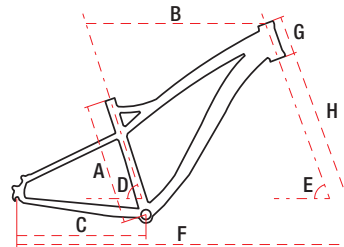

RAMBLER FIT 26

MTB

ROAD

GRAVEL

CROSS

TREKKING

JUNIOR / KIDS

TECHNICAL DATA

26" alu 6061 18" / 20" 16 speed 14,0 kg

TECHNICAL DATA

WHEEL SIZE / FRAME	26" / alu 6061
SIZE	L - 18" / XL - 20"
FORK	SR Suntour XCE DS.
DAMPER	—
DRIVETRAIN	16 speed
FRONT SHIFTERS	Shimano Altus SLM-315 2 speed
REAR SHIFTERS	Shimano Altus SLM-315 8 speed
FRONT DERAILLEUR	Shimano Altus FD-M315
REAR DERAILLEUR	Shimano Alivio RD-M3100 SGS
CRANKSET	Shimano Altus FCM-315 36/22T 170 mm
FRONT BRAKE	mechanical disc
REAR BRAKE	mechanical disc
FRONT BRAKE DISC	160 mm
REAR BRAKE DISC	160 mm
TYRES	26x2,1
RIMS	aluminium doublewall
FRONT HUB	aluminium
REAR HUB	aluminium
CASSETTE	Shimano HG31-8 11-34T 8 speed
HANDLEBAR	Romet aluminium 600 mm 15' FOV
STEM	Romet aluminium 90 mm
SEAT POST	Romet aluminium 30,4 mm 300 mm
SADDLE	Vader
PEDALS	FP-804
FRONT LAMP	—
REAR LAMP	—
WEIGHT	14,0 kg
COLOURS	dark blue-blue, olive-red

GEOMETRY

	L	XL
A - frame size	457 mm	508 mm
B - top tube length	591 mm	599 mm
C - chainstay length	430 mm	430 mm
D - seat tube angle	73°	73°
E - head tube angle	71°	71°
F - wheel base	1071 mm	1090 mm
G - head tube length	120 mm	120 mm
H - fork length	440 mm	440 mm