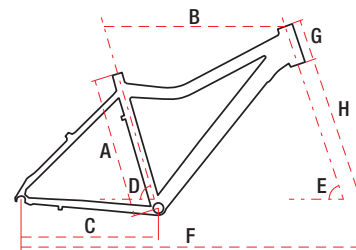

RAMBLER JR6.0

26" alu 6061 15" / 17" / 19" 21 speed 13,4 kg

TECHNICAL DATA

WHEEL SIZE / FRAME	26" / alu 6061
SIZE	S – 15" / M – 17" / L – 19"
FORK	suspension
DAMPER	—
DRIVETRAIN	21 speed
FRONT SHIFTERS	Shimano Revoshift RS-35 3 speed
REAR SHIFTERS	Shimano Revoshift RS-35 7 speed
FRONT DERAILLEUR	Falcon MF-31D
REAR DERAILLEUR	Shimano Tourney TY300
CRANKSET	Shimano Tourney TY-301 42/34/24T 170 mm
FRONT BRAKE	aluminium
REAR BRAKE	aluminium
FRONT BRAKE DISC	—
REAR BRAKE DISC	—
TYRES	26x2,1
RIMS	aluminium doublewall
FRONT HUB	steel
REAR HUB	steel
CASSETTE	freewheel 14-28T 7 speed
HANDLEBAR	Romet aluminium 600 mm 15' FOV
STEM	Romet aluminium 60/90 mm
SEAT POST	steel 27,2 mm 300 mm
SADDLE	Vader
PEDALS	FP-804
FRONT LAMP	—
REAR LAMP	—
WEIGHT	13,4 kg
COLOURS	lime green-black-red, blue-green-black

GEOMETRY

	S	M	L
A – frame size	380 mm	430 mm	480 mm
B – top tube length	555 mm	570 mm	590 mm
C – chainstay length	460 mm	460 mm	460 mm
D – seat tube angle	73°	73°	73°
E – head tube angle	70°	70°	70°
F – wheel base	1040 mm	1055 mm	1075 mm
G – head tube length	120 mm	120 mm	120 mm
H – fork length	460 mm	460 mm	460 mm