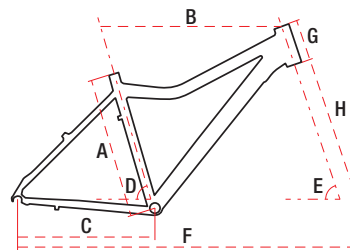

RAMBLER JR6.1

MTB

ROAD

GRAVEL

CROSS

TREKKING

JUNIOR / KIDS

TECHNICAL
DATA

26" alu 6061 15" / 17" / 19" 21 speed 13,4 kg

TECHNICAL DATA

WHEEL SIZE / FRAME	26" / alu 6061
SIZE	S – 15" / M – 17" / L – 19"
FORK	suspension
DAMPER	—
DRIVETRAIN	21 speed
FRONT SHIFTERS	Shimano ST-EF41 3 speed
REAR SHIFTERS	Shimano ST-EF41 7 speed
FRONT DERAILLEUR	Shimano Tourney TY300
REAR DERAILLEUR	Shimano Tourney TY300
CRANKSET	Cyclone CTL-3 42/34/24T 170 mm
FRONT BRAKE	aluminium
REAR BRAKE	aluminium
FRONT BRAKE DISC	—
REAR BRAKE DISC	—
TYRES	26x2,1
RIMS	aluminium doublewall
FRONT HUB	steel
REAR HUB	steel
CASSETTE	Shimano MF-TZ500 14-28T 7 speed
HANDLEBAR	Romet aluminium 600 mm 15' FOV
STEM	Romet aluminium 60/90 mm
SEAT POST	aluminium 27,2 mm 300 mm
SADDLE	Vader
PEDALS	FP-804
FRONT LAMP	—
REAR LAMP	—
WEIGHT	13,4 kg
COLOURS	black-green-gray, black-blue-silver

GEOMETRY

	S	M	L
A – frame size	380 mm	430 mm	480 mm
B – top tube length	555 mm	570 mm	590 mm
C – chainstay length	460 mm	460 mm	460 mm
D – seat tube angle	73°	73°	73°
E – head tube angle	70°	70°	70°
F – wheel base	1040 mm	1055 mm	1075 mm
G – head tube length	120 mm	120 mm	120 mm
H – fork length	460 mm	460 mm	460 mm