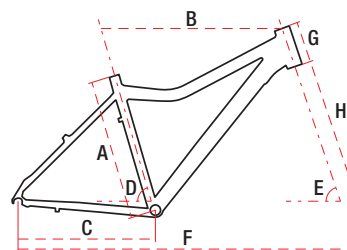

JOLENE 7.2

27,5"

alu 6061

15" / 17" / 19"

24 speed

14,9 kg

TECHNICAL DATA

WHEEL SIZE / FRAME	27,5" / alu 6061
SIZE	S – 15" / M – 17" / L – 19"
FORK	SR Suntour XCE DS.
DAMPER	—
DRIVETRAIN	24 speed
FRONT SHIFTERS	Shimano ST-EF505 3 speed
REAR SHIFTERS	Shimano ST-EF505 8 speed
FRONT DERAILLEUR	Shimano Tourney FD-TY700
REAR DERAILLEUR	Shimano Acera RD-M3020
CRANKSET	Shimano Tourney TY-301 42/34/24T 170 mm
FRONT BRAKE	Shimano BL-MT200/BR-MT200 hydraulic
REAR BRAKE	Shimano BL-MT200/BR-MT200 hydraulic
FRONT BRAKE DISC	Shimano SM-RT10 centerlock 160 mm
REAR BRAKE DISC	Shimano SM-RT10 centerlock 160 mm
TYRES	Xtra Action 27,5x2,1
RIMS	aluminium doublewall
FRONT HUB	Shimano Tourney HB-TX505
REAR HUB	Shimano Tourney FH-TX505
CASSETTE	Shimano CS-HG31-8 11-34T 8 speed
HANDLEBAR	Romet aluminium 680 mm 15°
STEM	Romet aluminium 90 mm
SEAT POST	Romet aluminium 31,6 mm 300 mm
SADDLE	Vader
PEDALS	FP-971 aluminium
FRONT LAMP	—
REAR LAMP	—
WEIGHT	14,9 kg
COLOURS	purple-orange

GEOMETRY

	S	M	L
A – frame size	390 mm	430 mm	480 mm
B – top tube length	555 mm	575 mm	585 mm
C – chainstay length	440 mm	440 mm	440 mm
D – seat tube angle	73°	73°	73°
E – head tube angle	70°	70°	70°
F – wheel base	1050 mm	1070 mm	1085 mm
G – head tube length	120 mm	120 mm	150 mm
H – fork length	485 mm	485 mm	485 mm